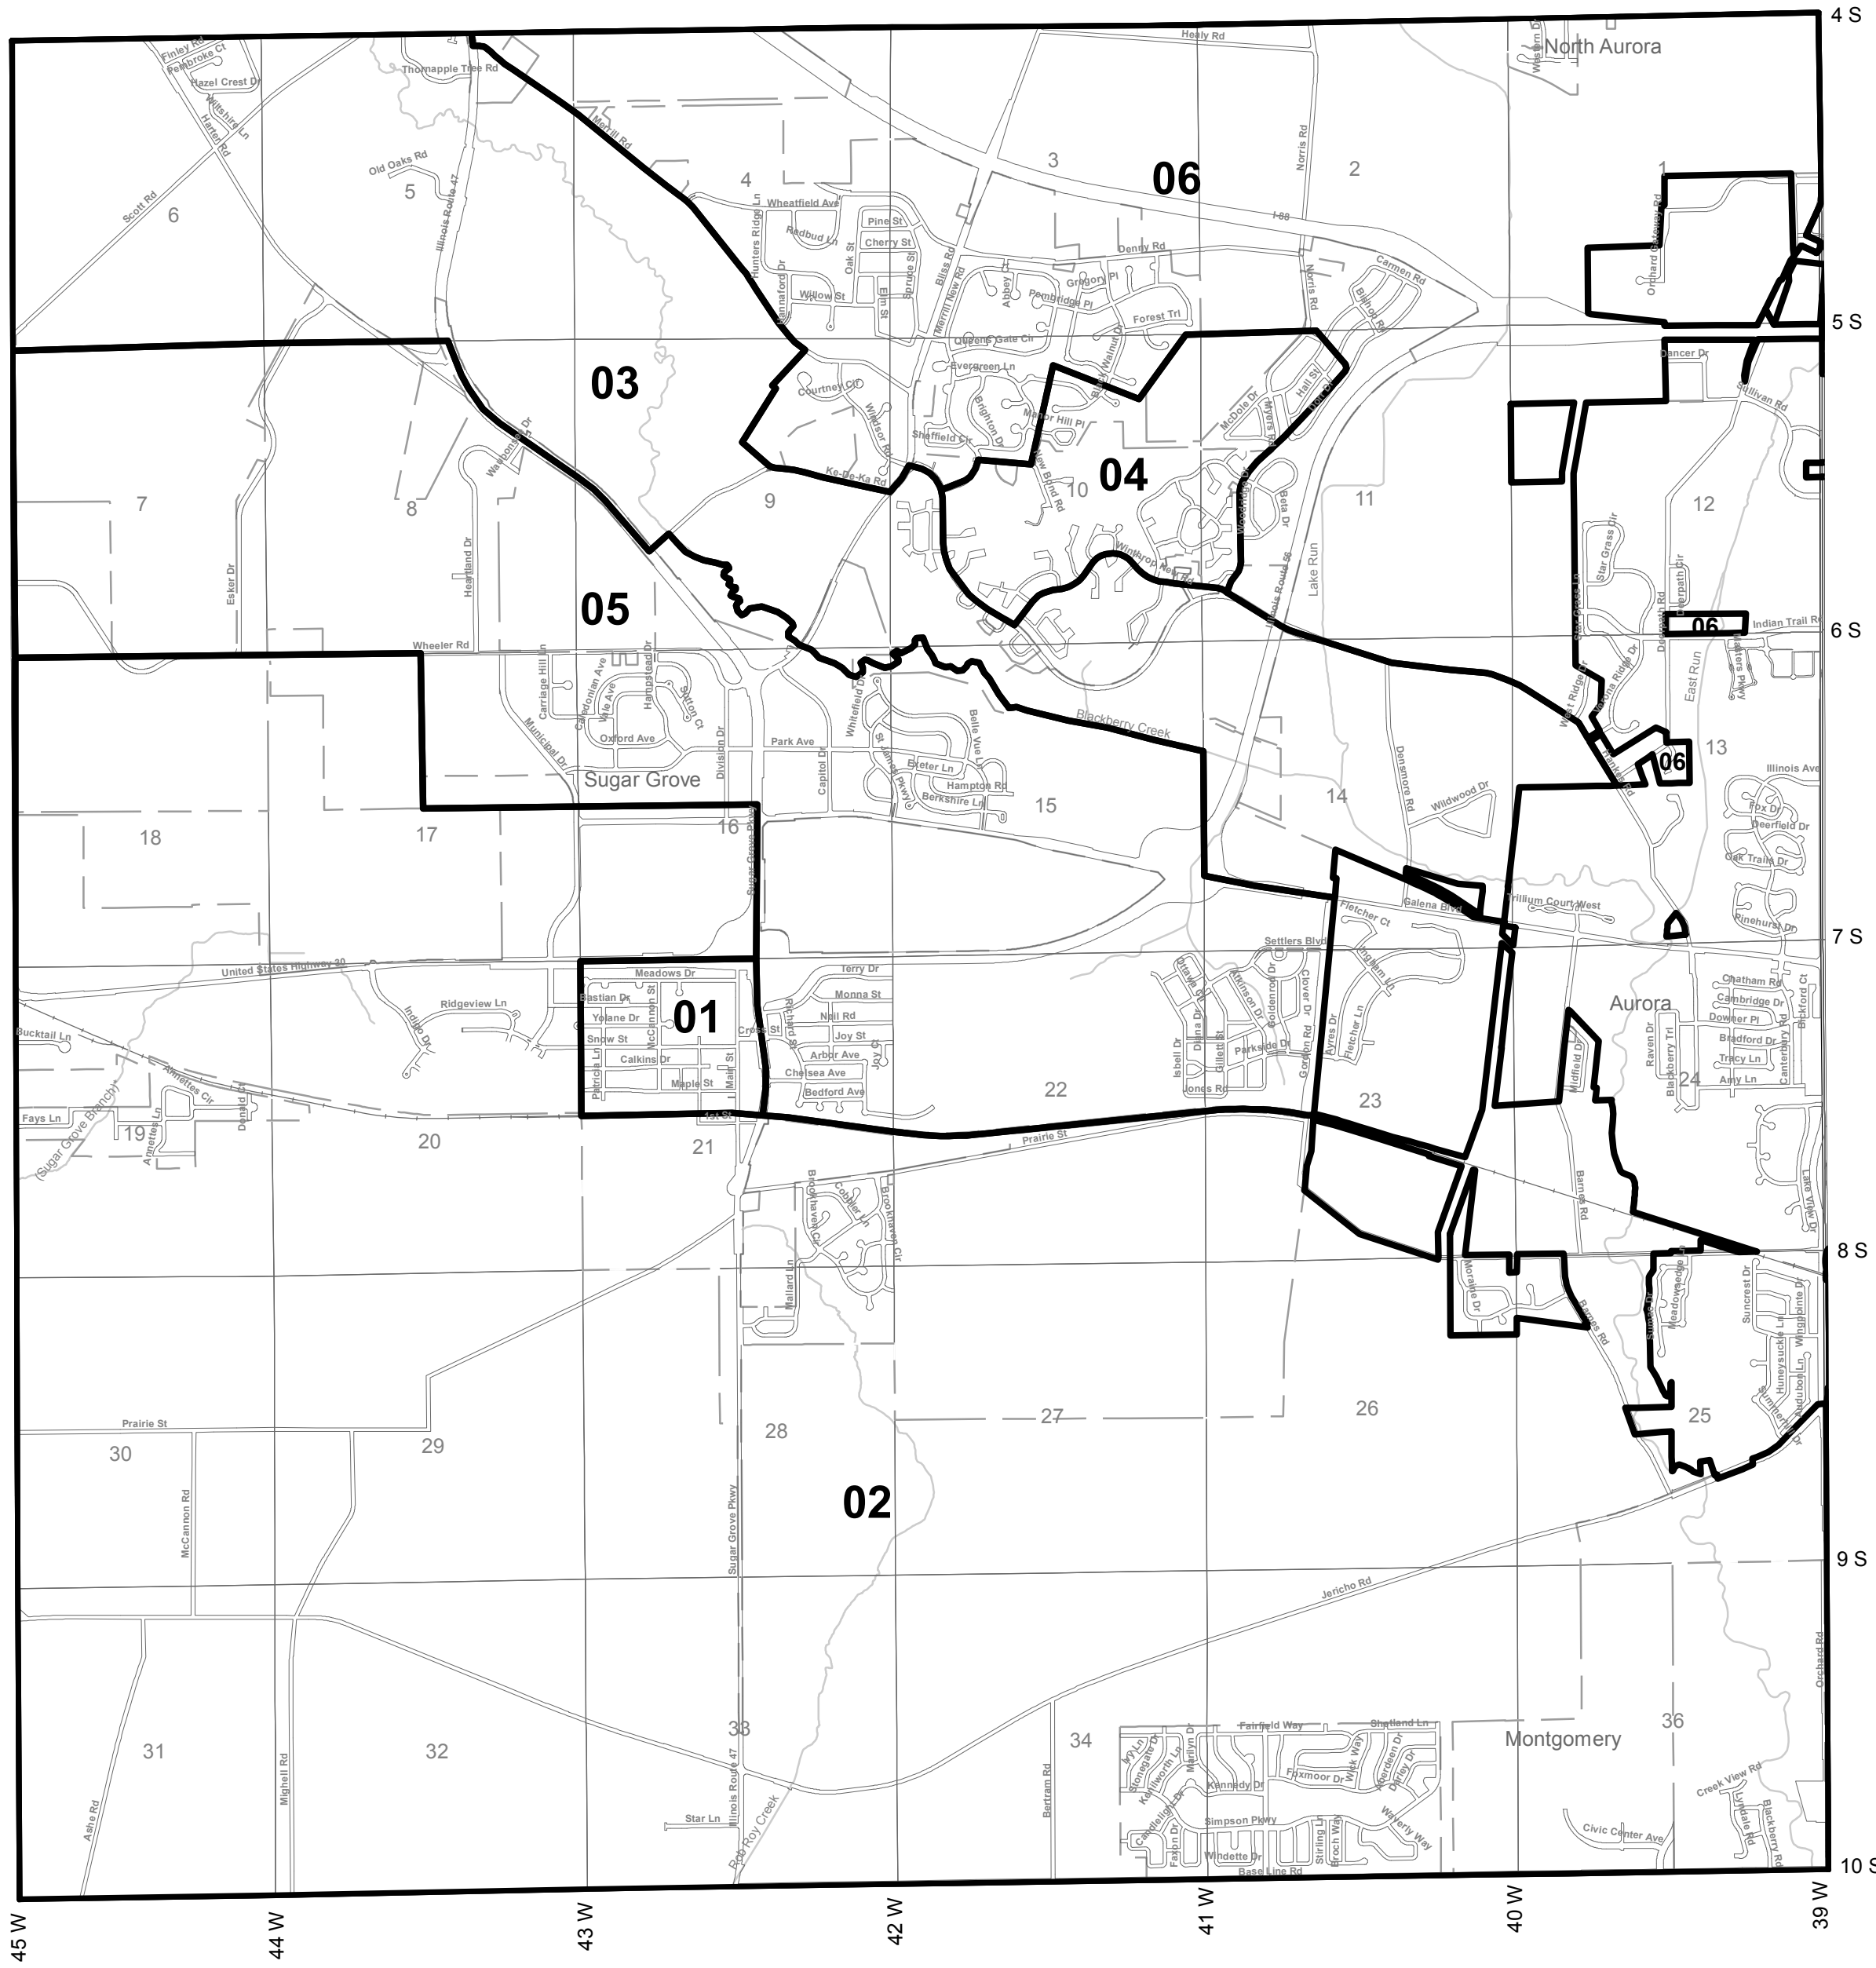

# SUGAR GROVE

W . 1/2

E . 1/2

# SUGAR GROVE

Township Precinct Map

Issued by:

**John A. Cunningham**

Kane County Clerk  
Geneva, Illinois 60134

**August 2008**

 Precinct Boundary Lines

Precinct	Congress	State Senate	State Representative	County Board
Sugar Grove 1	14	25	50	05
Sugar Grove 2	14	25	50	05
Sugar Grove 3	14	25	50	05
Sugar Grove 4	14	25	50	05
Sugar Grove 5	14	25	50	05
Sugar Grove 6	14	25	50	05

Scale