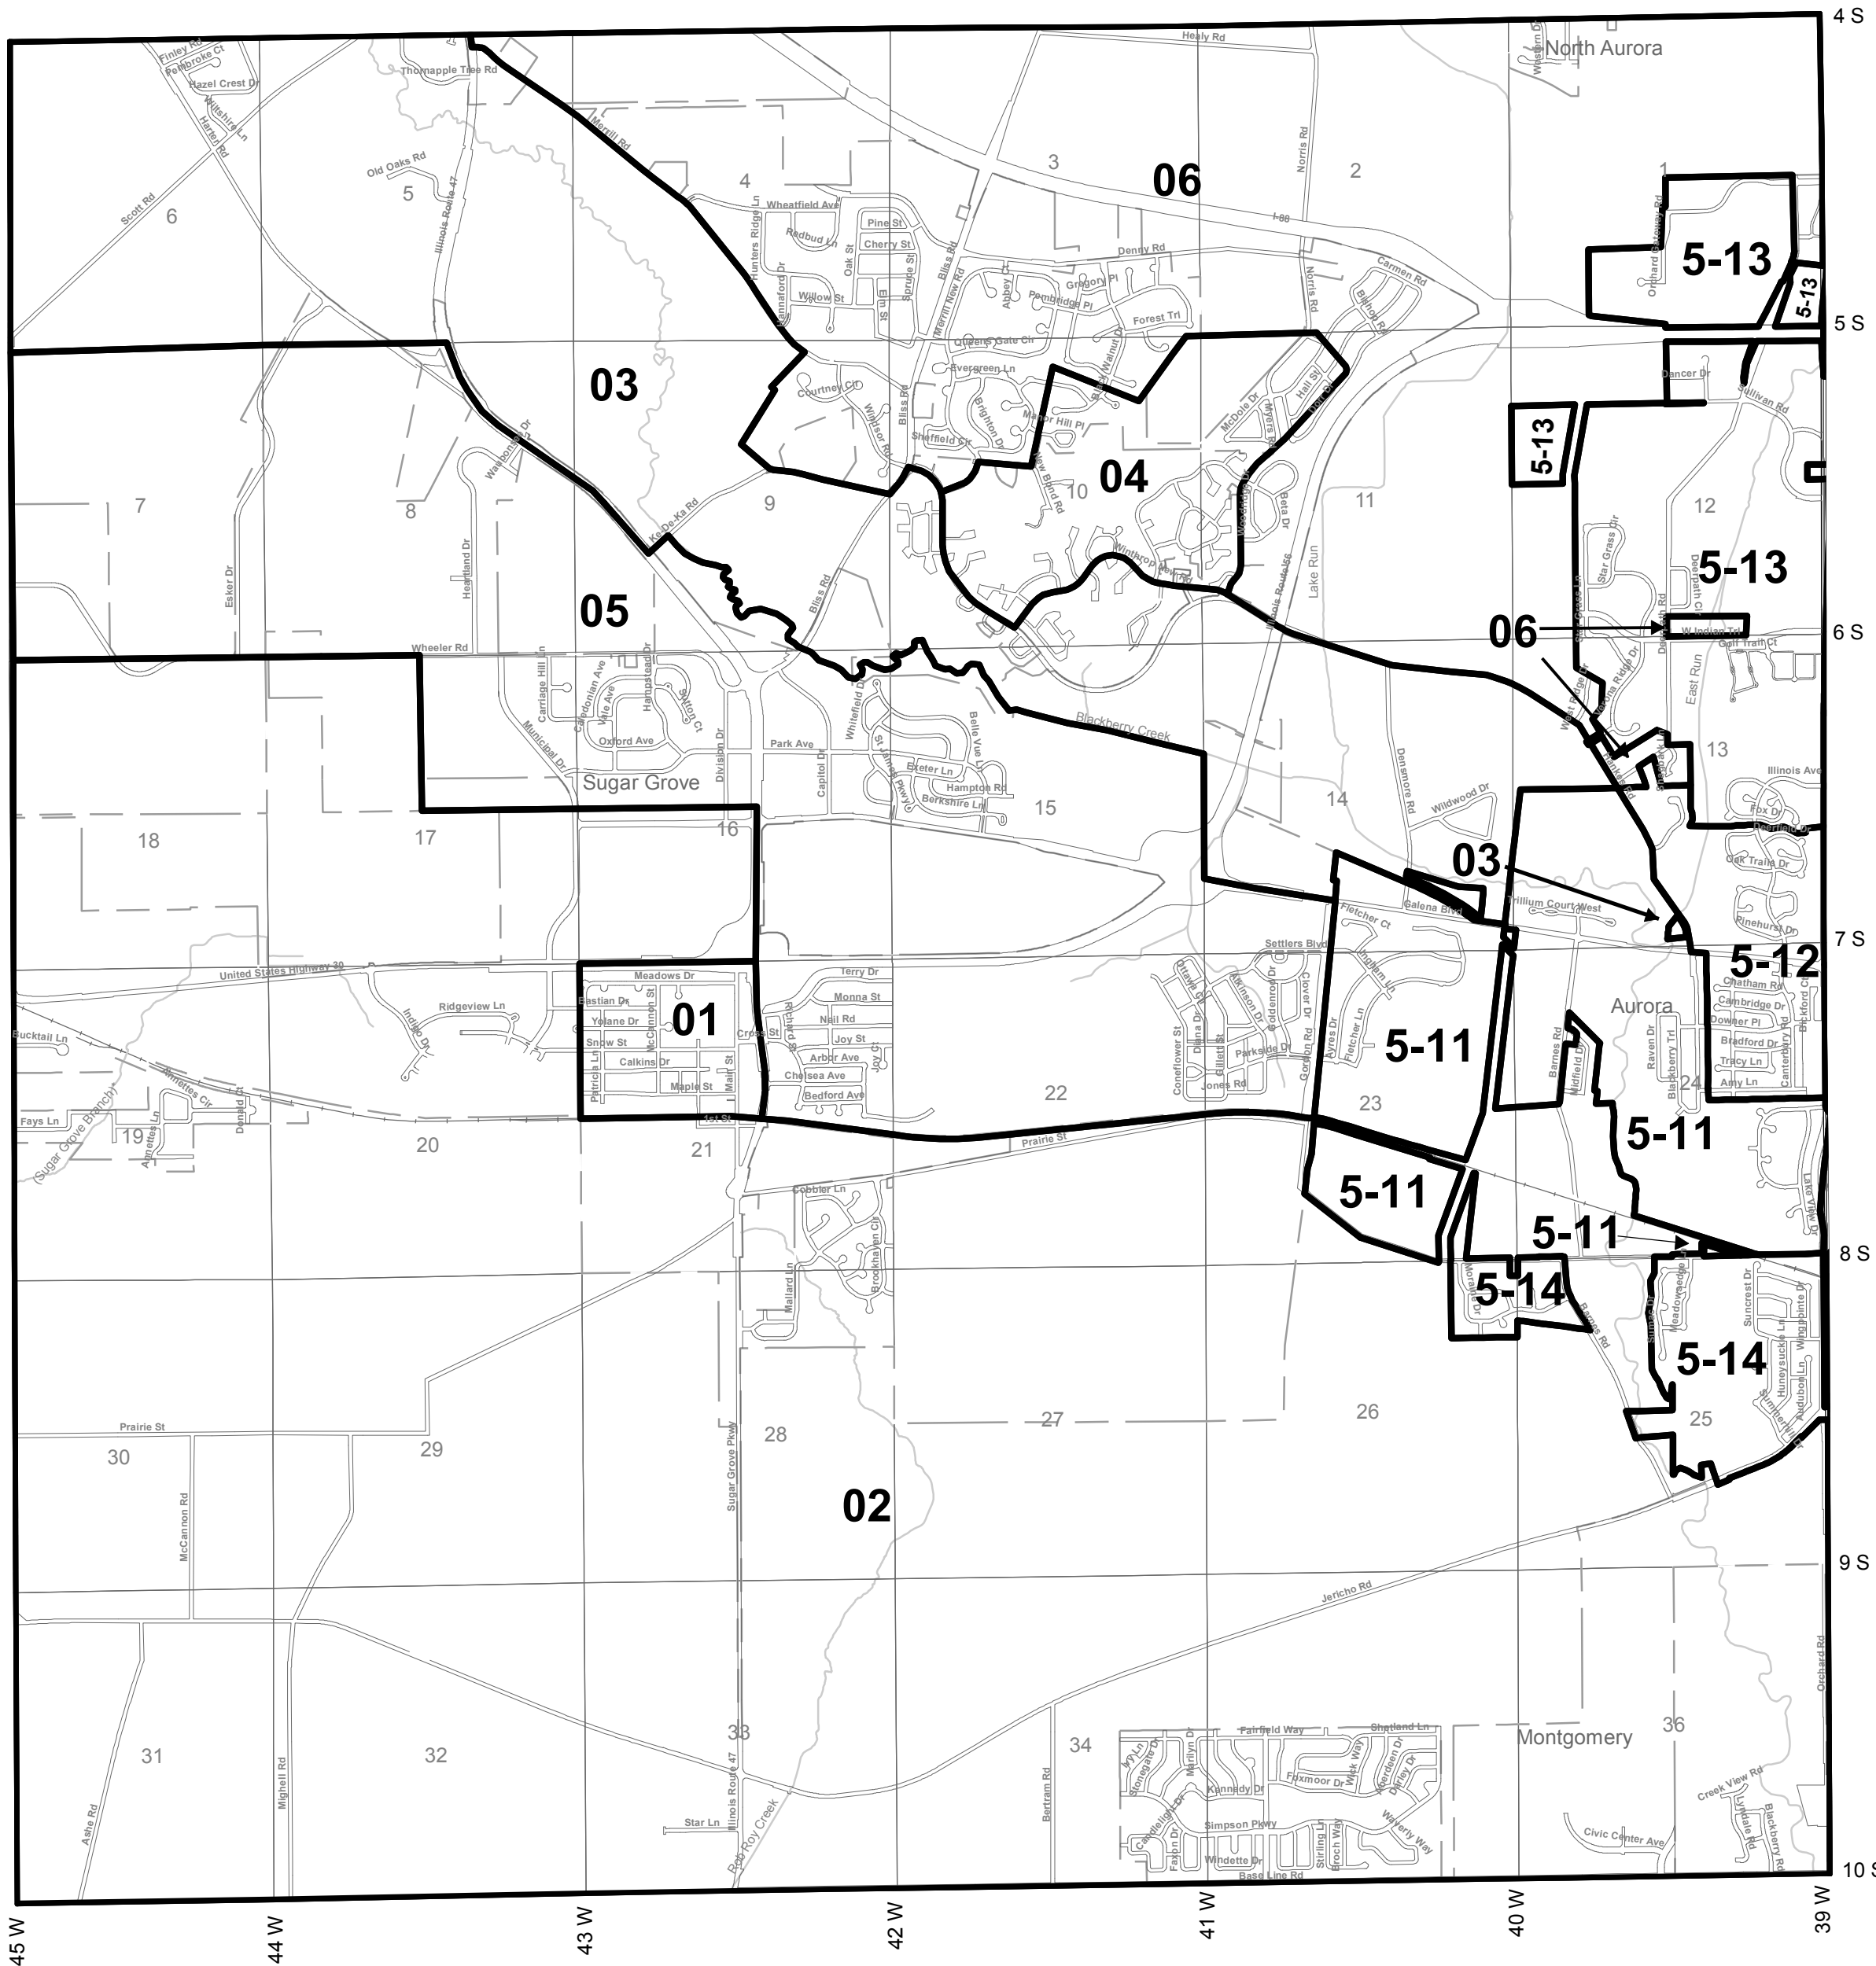

SUGAR GROVE

W . 1/2

E . 1/2

SUGAR GROVE

Township Precinct Map

Issued by:

John A. Cunningham

Kane County Clerk
Geneva, Illinois 60134

August 2018

 Precinct Boundary Lines

Precinct	Congress	State Senate	State Representative	County Board
Sugar Grove 1	14	25	50	05
Sugar Grove 2	14	25	50	05
Sugar Grove 3	14	25	50	05
Sugar Grove 4	14	25	50	05
Sugar Grove 5	14	25	50	05
Sugar Grove 6	14	25	50	05
City of Aurora W5-P1	11	25	50	04
City of Aurora W5-P11	14	25	50	05
City of Aurora W5-P12	14	25	50	05
City of Aurora W5-P13	14	25	50	05
City of Aurora W5-P14	14	25	50	05