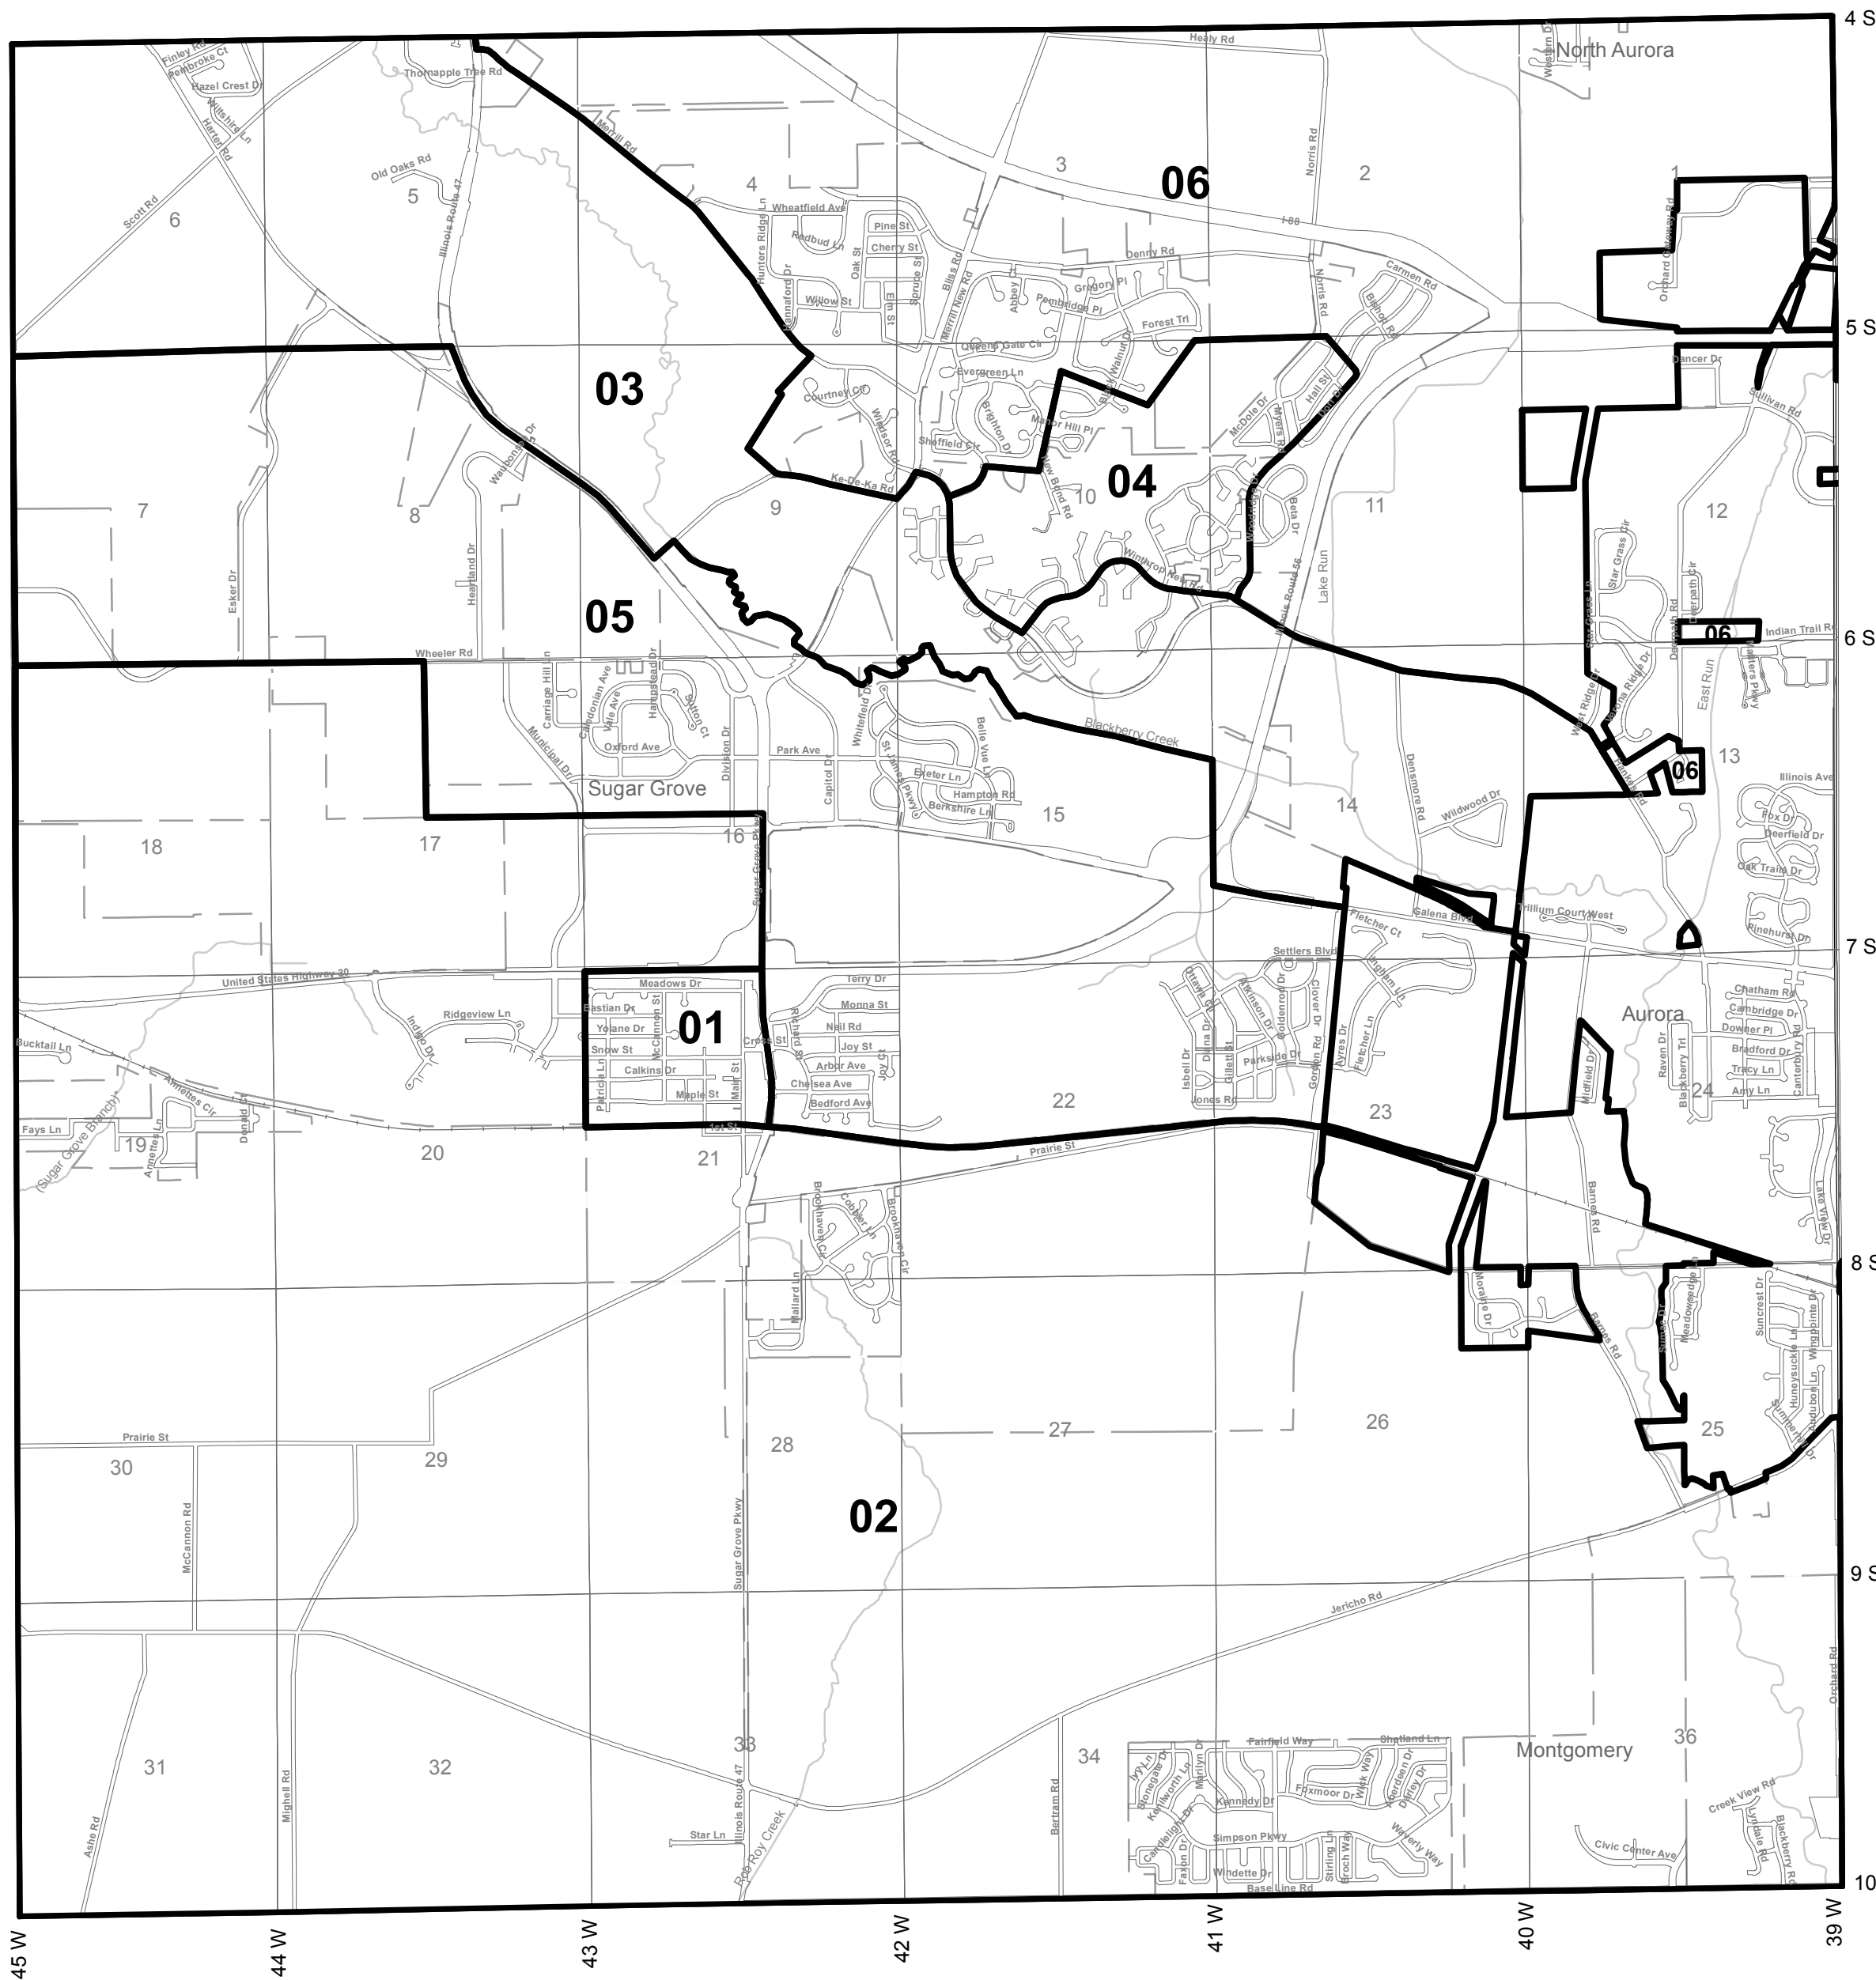

SUGAR GROVE

W . 1/2

E . 1/2

SUGAR GROVE

Township Precinct Map

Issued by:

John A. Cunningham

Kane County Clerk
Geneva, Illinois 60134

August 2008

 Precinct Boundary Lines

Precinct	Congress	State Senate	State Representative	County Board
Sugar Grove 1	14	25	50	05
Sugar Grove 2	14	25	50	05
Sugar Grove 3	14	25	50	05
Sugar Grove 4	14	25	50	05
Sugar Grove 5	14	25	50	05
Sugar Grove 6	14	25	50	05

Scale