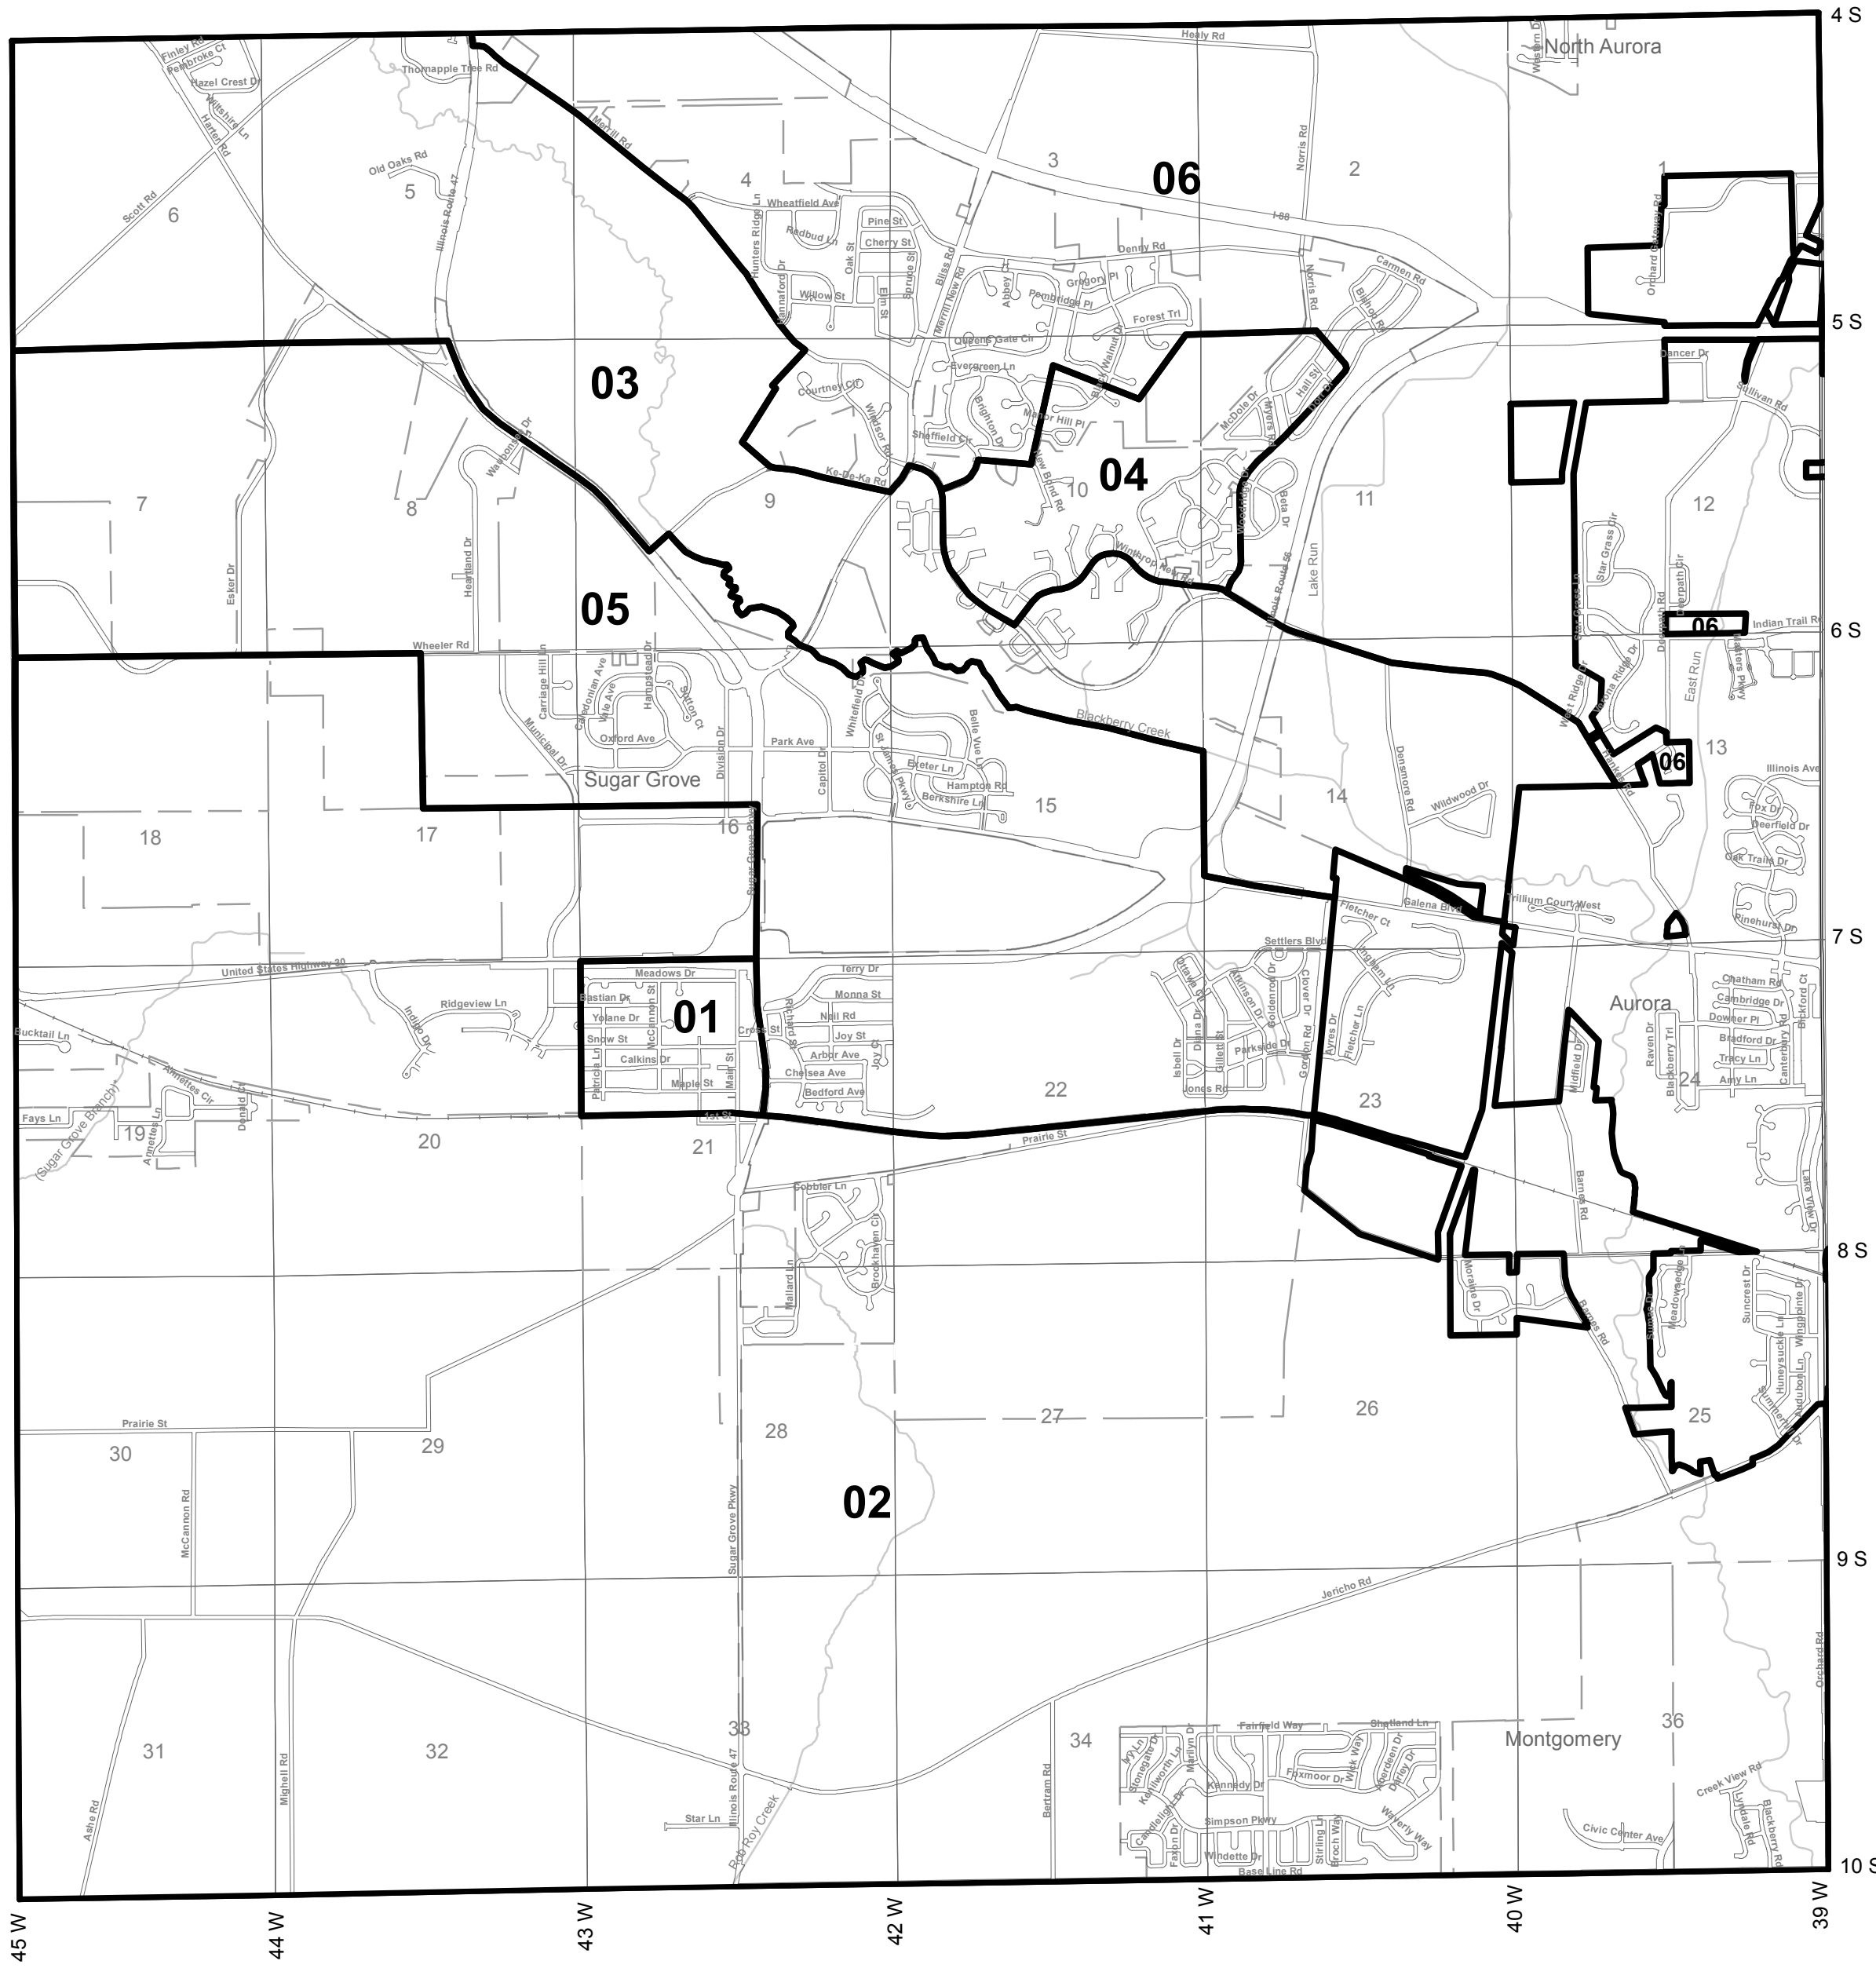

SUGAR GROVE

W . 1/2

E . 1/2

SUGAR GROVE

Township Precinct Map

Issued by:

John A. Cunningham

Kane County Clerk
Geneva, Illinois 60134

August 2008

 Precinct Boundary Lines

Precinct	Congress	State Senate	State Representative	County Board
Sugar Grove 1	14	25	50	05
Sugar Grove 2	14	25	50	05
Sugar Grove 3	14	25	50	05
Sugar Grove 4	14	25	50	05
Sugar Grove 5	14	25	50	05
Sugar Grove 6	14	25	50	05

Scale