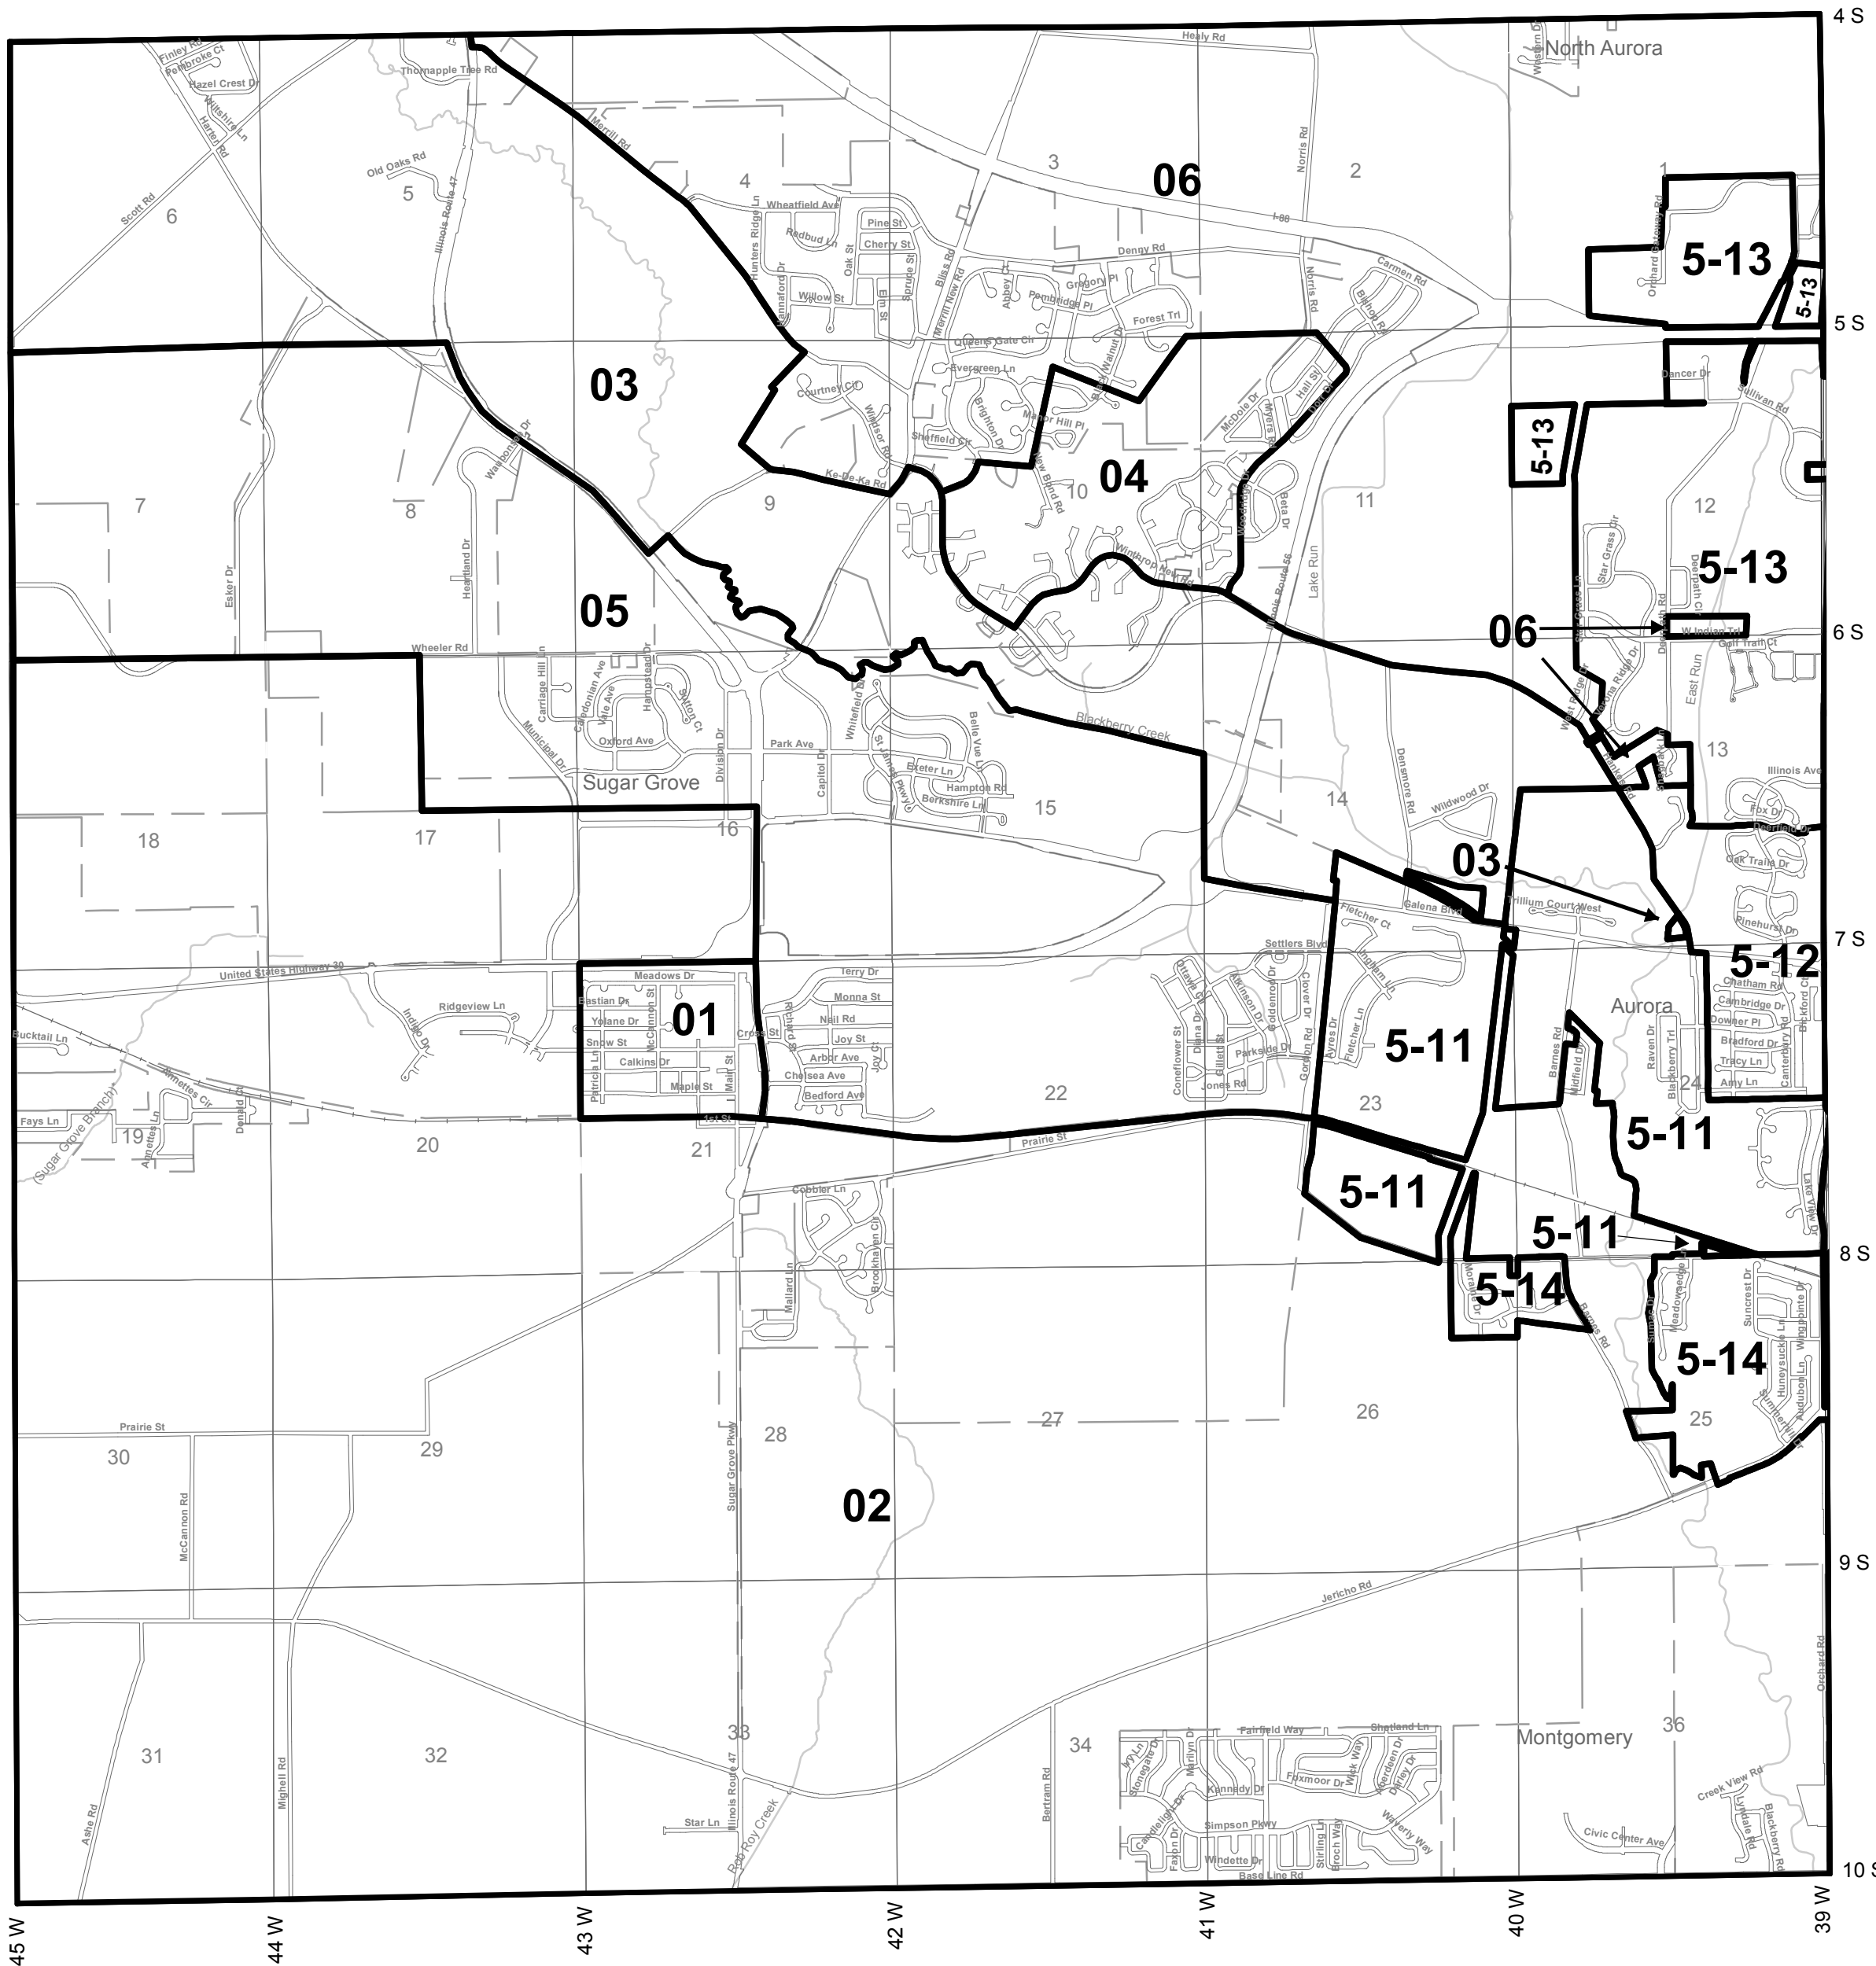

SUGAR GROVE

W . 1/2

E . 1/2

SUGAR GROVE

Township Precinct Map

Issued by:

John A. Cunningham

Kane County Clerk
Geneva, Illinois 60134

August 2018

 Precinct Boundary Lines

Precinct	Congress	State Senate	State Representative	County Board
Sugar Grove 1	14	25	50	05
Sugar Grove 2	14	25	50	05
Sugar Grove 3	14	25	50	05
Sugar Grove 4	14	25	50	05
Sugar Grove 5	14	25	50	05
Sugar Grove 6	14	25	50	05
City of Aurora W5-P1	11	25	50	04
City of Aurora W5-P11	14	25	50	05
City of Aurora W5-P12	14	25	50	05
City of Aurora W5-P13	14	25	50	05
City of Aurora W5-P14	14	25	50	05