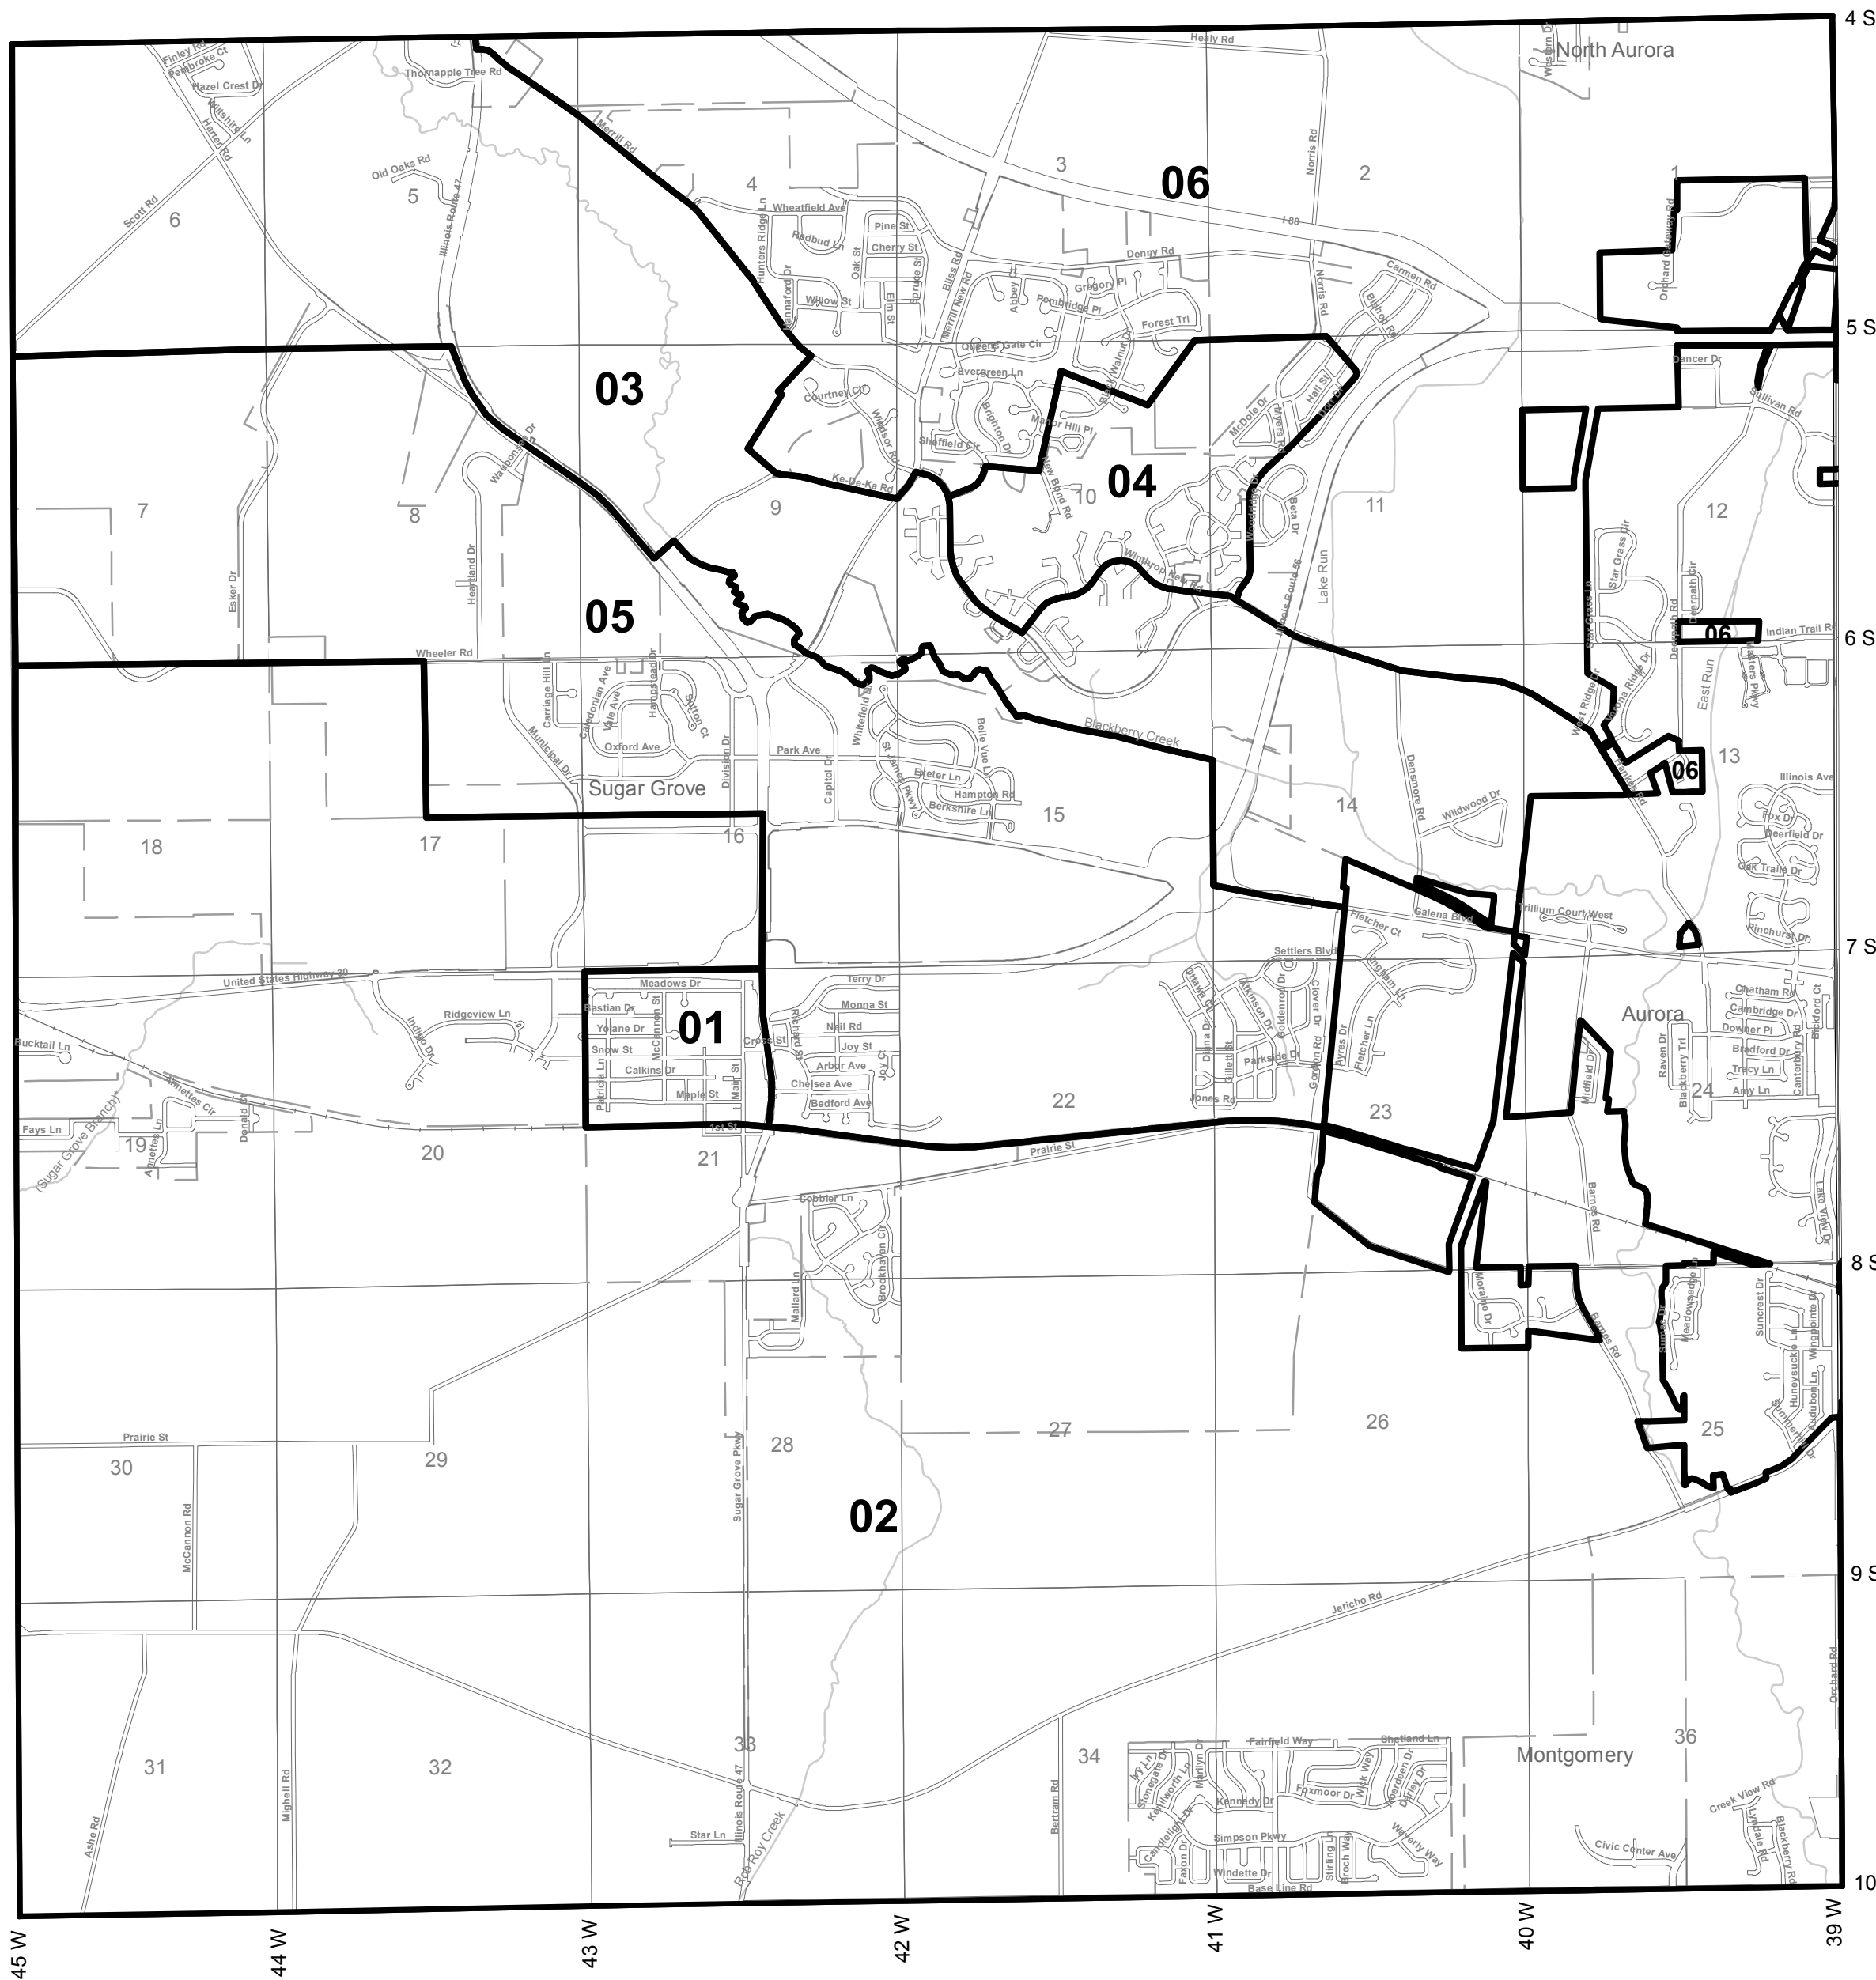

# SUGAR GROVE

W . 1/2

E . 1/2

# SUGAR GROVE

Township Precinct Map

Issued by:

**John A. Cunningham**

Kane County Clerk  
Geneva, Illinois 60134

**August 2008**

 Precinct Boundary Lines

Precinct	Congress	State Senate	State Representative	County Board
Sugar Grove 1	14	25	50	05
Sugar Grove 2	14	25	50	05
Sugar Grove 3	14	25	50	05
Sugar Grove 4	14	25	50	05
Sugar Grove 5	14	25	50	05
Sugar Grove 6	14	25	50	05

Scale