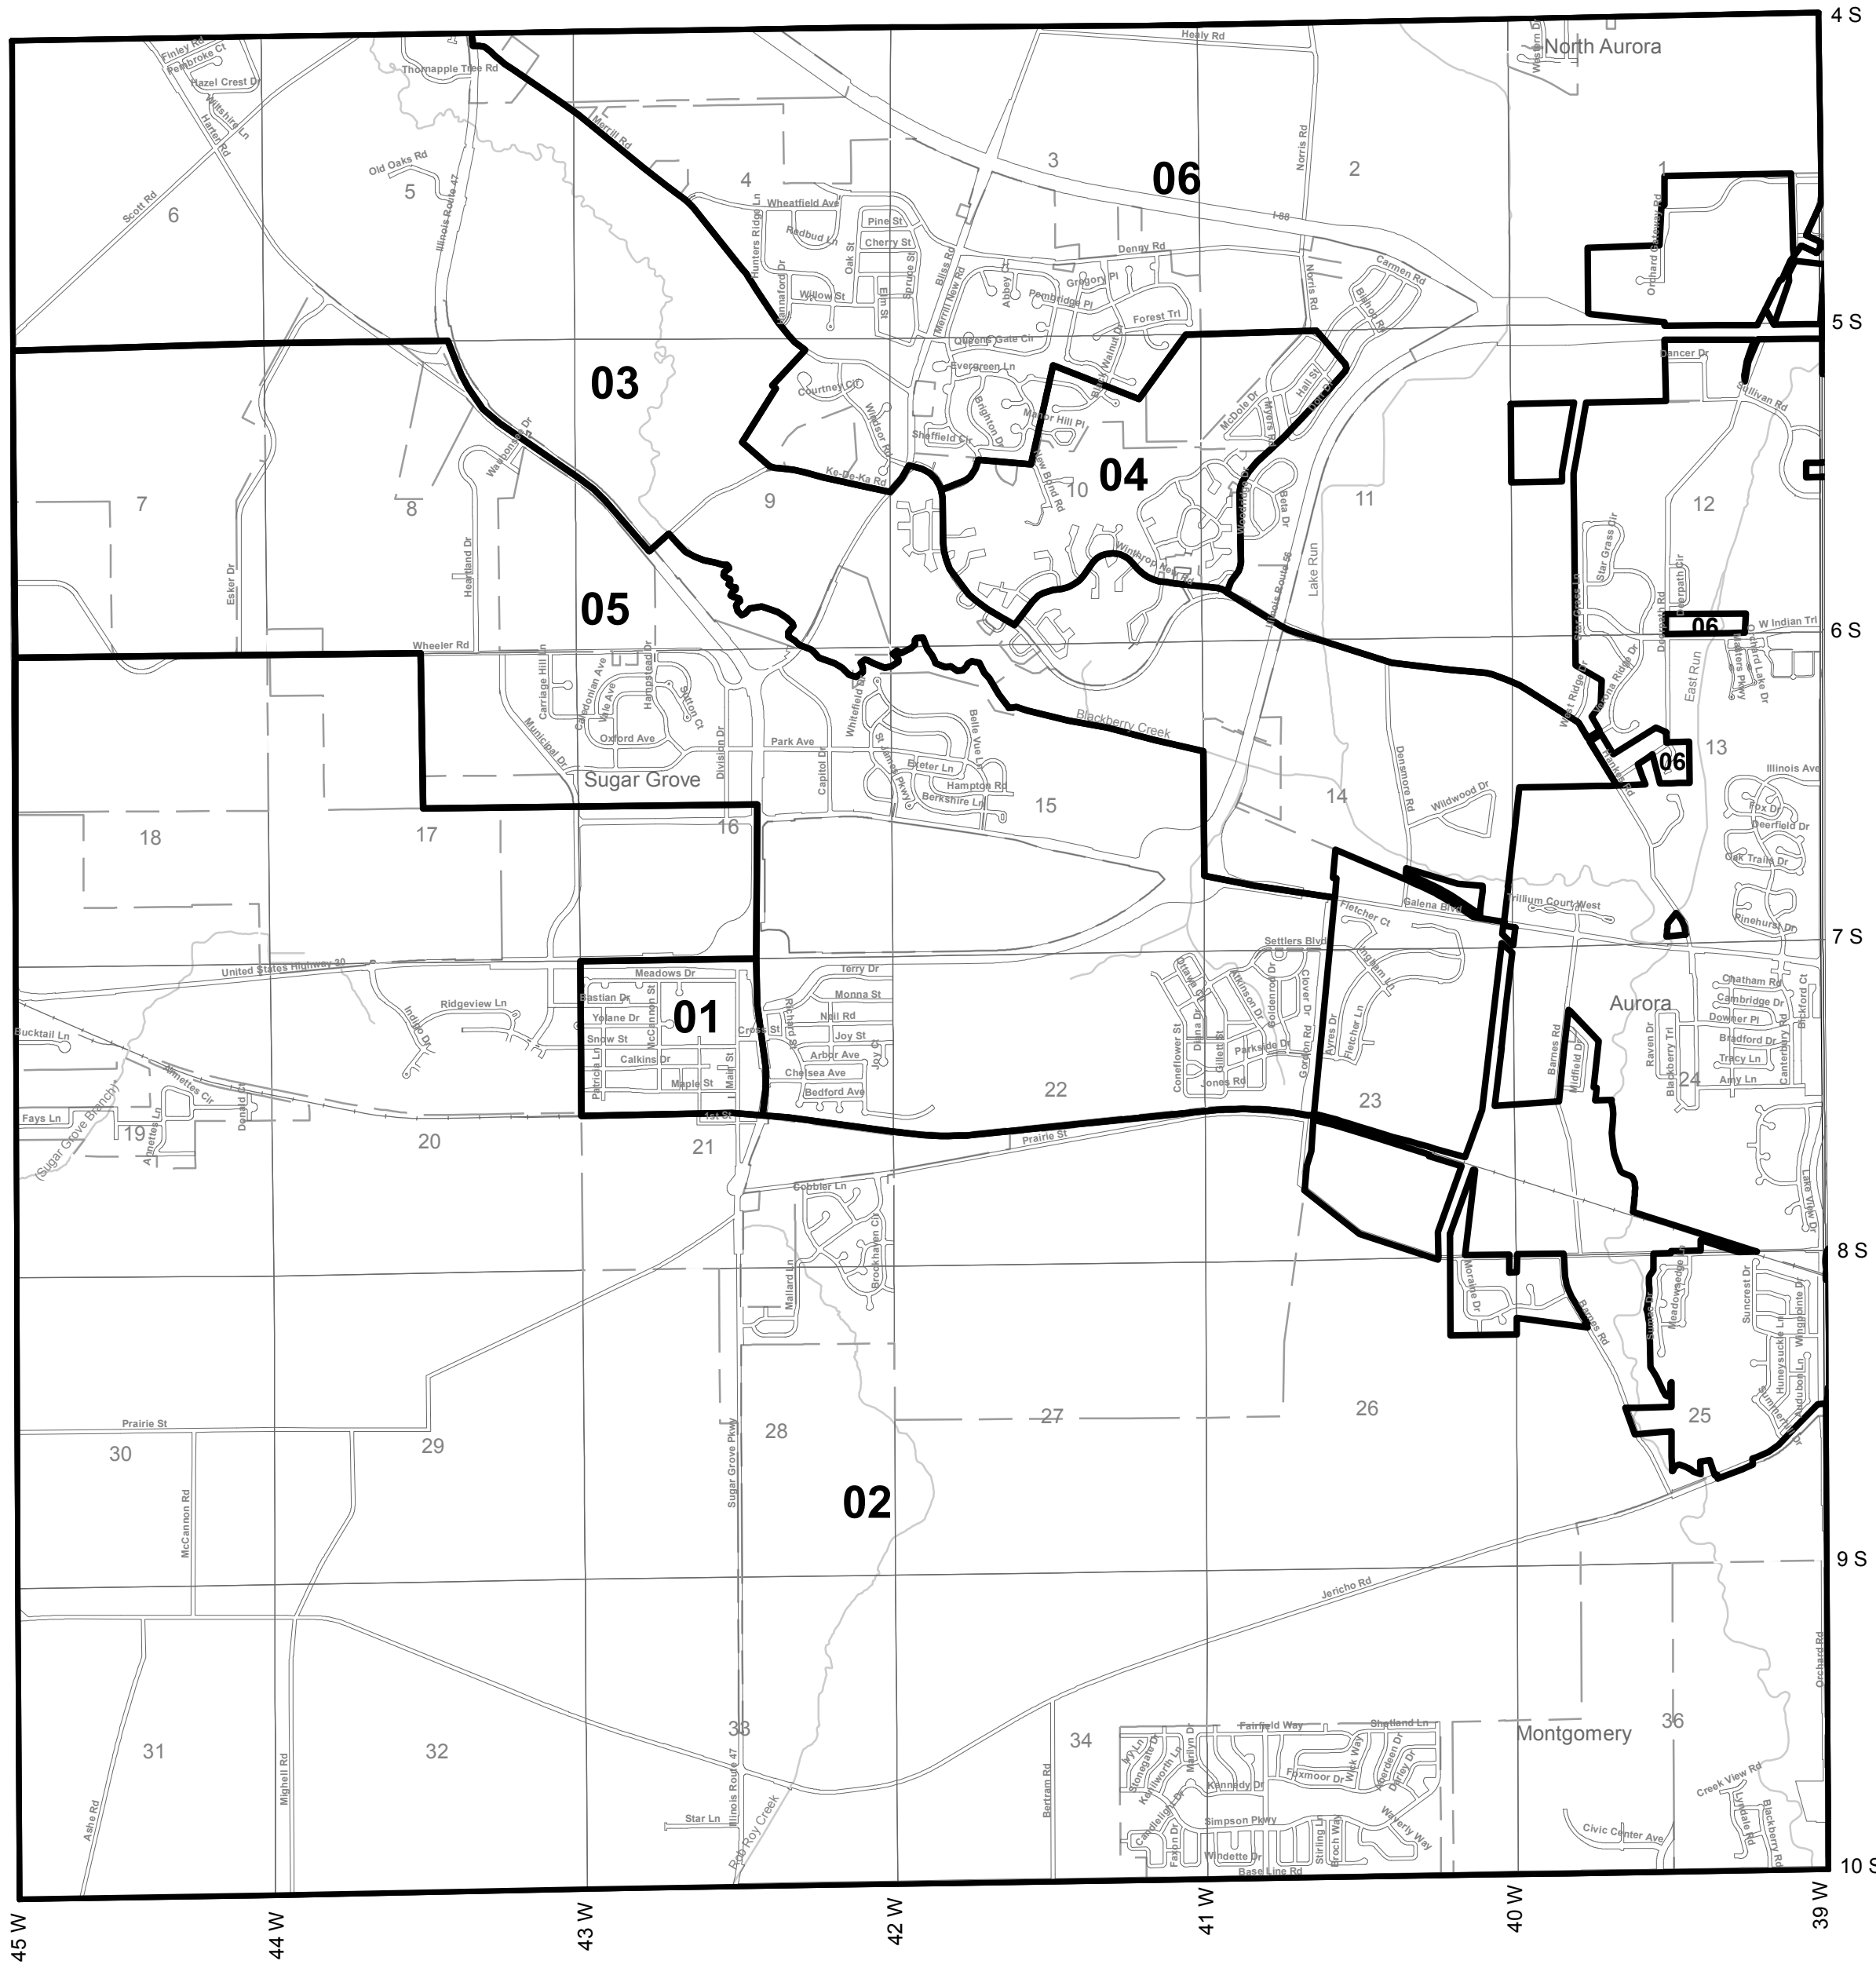

SUGAR GROVE

W . 1/2

E . 1/2

SUGAR GROVE

Township Precinct Map

Issued by:

John A. Cunningham

Kane County Clerk
Geneva, Illinois 60134

August 2008

 Precinct Boundary Lines

Precinct	Congress	State Senate	State Representative	County Board
Sugar Grove 1	14	25	50	05
Sugar Grove 2	14	25	50	05
Sugar Grove 3	14	25	50	05
Sugar Grove 4	14	25	50	05
Sugar Grove 5	14	25	50	05
Sugar Grove 6	14	25	50	05

Scale