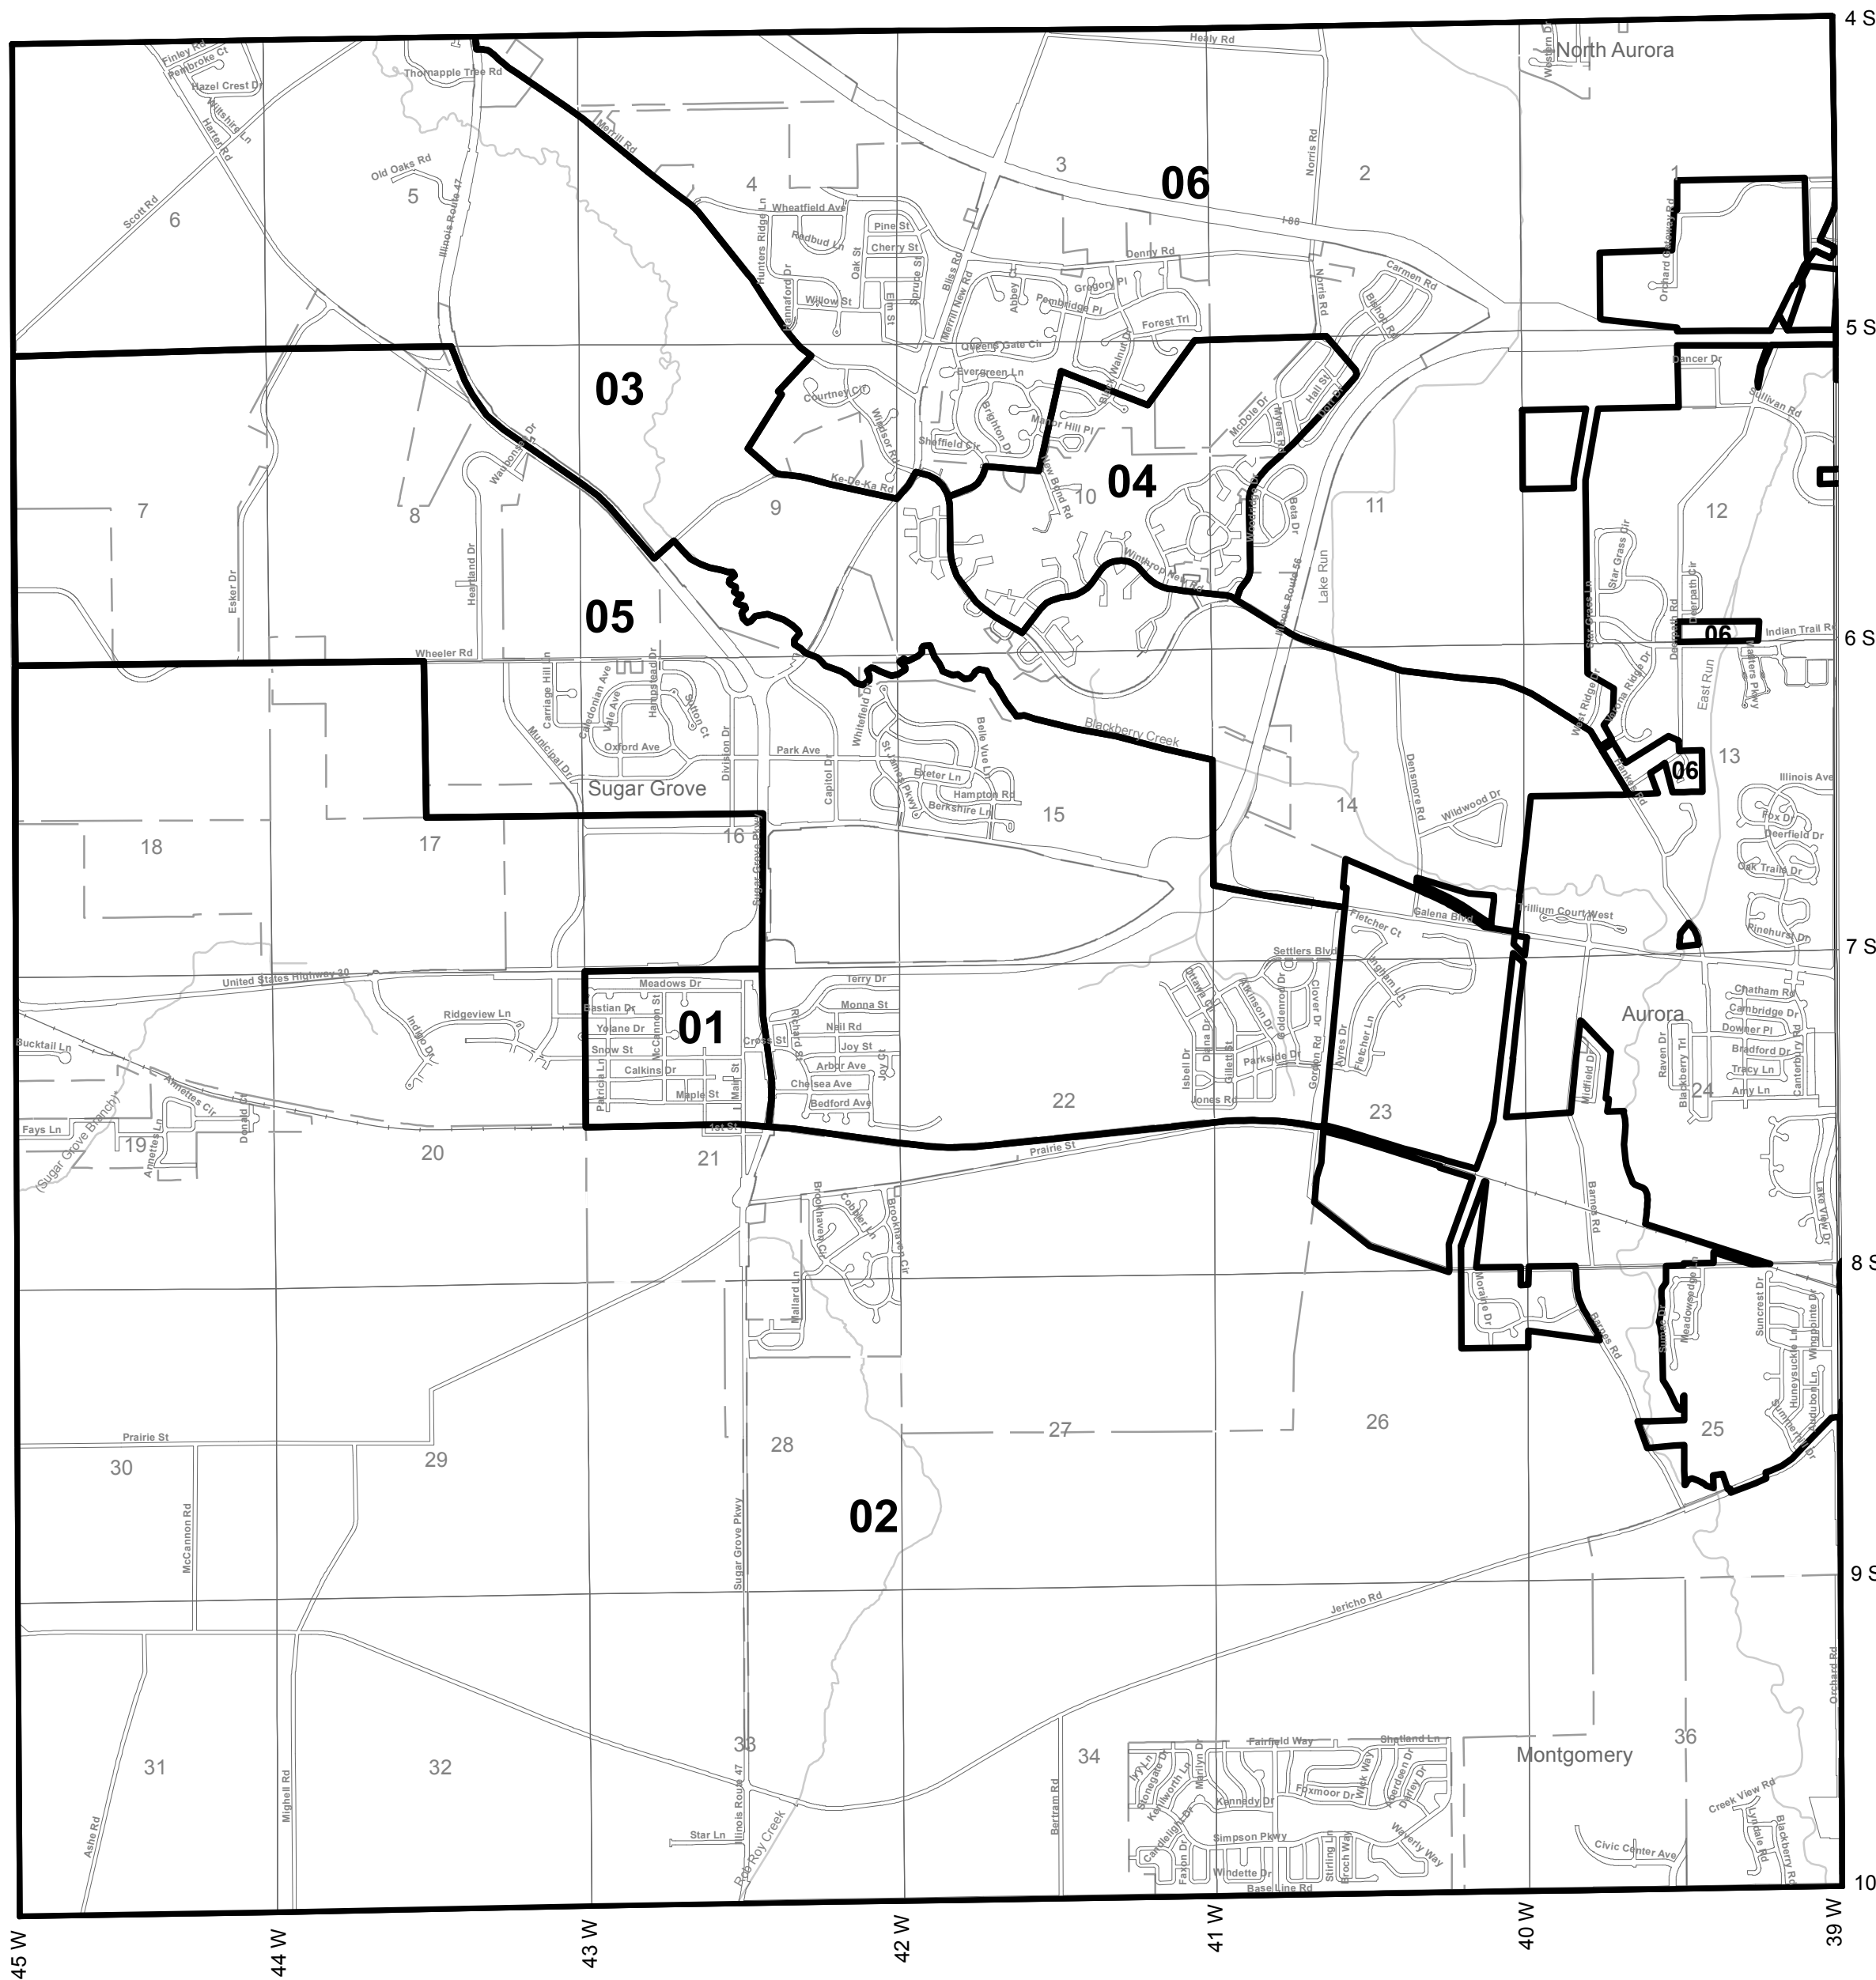

SUGAR GROVE

W . 1/2

E . 1/2

SUGAR GROVE

Township Precinct Map

Issued by:

John A. Cunningham

Kane County Clerk
Geneva, Illinois 60134

August 2008

 Precinct Boundary Lines

Precinct	Congress	State Senate	State Representative	County Board
Sugar Grove 1	14	25	50	05
Sugar Grove 2	14	25	50	05
Sugar Grove 3	14	25	50	05
Sugar Grove 4	14	25	50	05
Sugar Grove 5	14	25	50	05
Sugar Grove 6	14	25	50	05

Scale