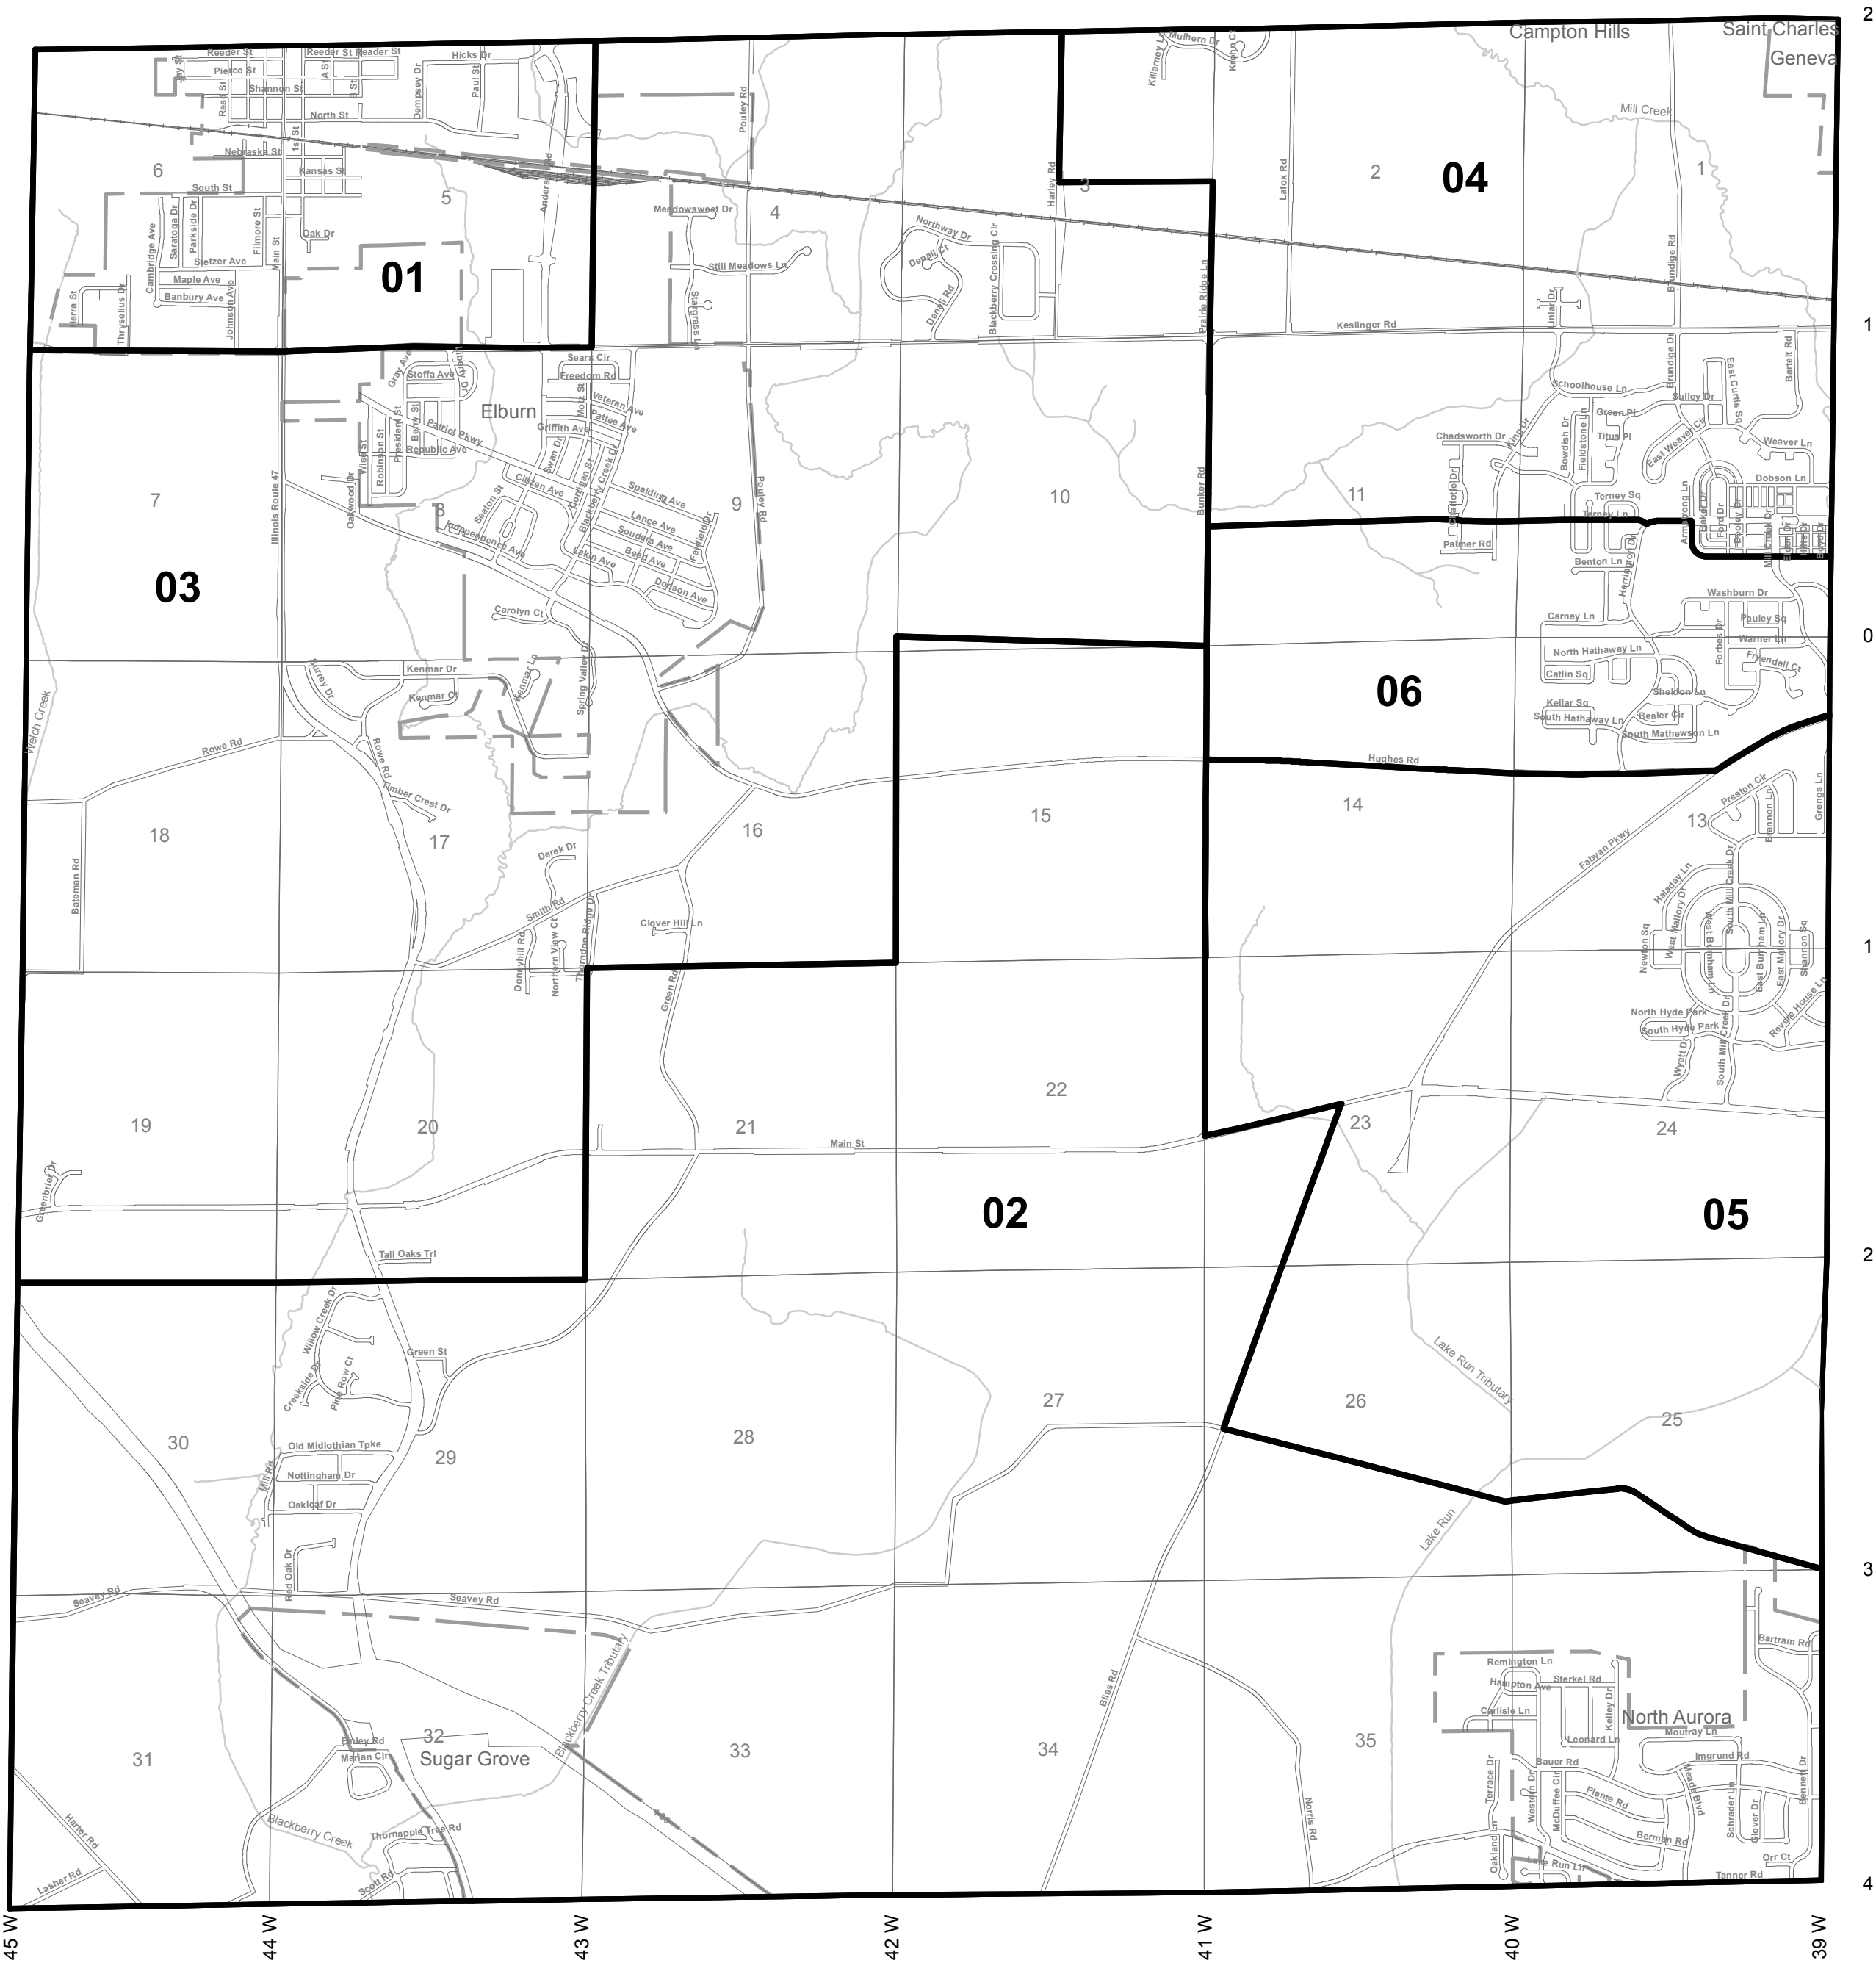

W . 1/2

BLACKBERRY

E . 1/2

BLACKBERRY

Township Precinct Map

Issued by:
John A. Cunningham

Kane County Clerk
Geneva, Illinois 60134

August 2008

Precinct Boundary Lines

Precinct	Congress	State Senate	State Representative	County Board
Blackberry 1	14	25	50	18
Blackberry 2	14	25	50	18
Blackberry 3	14	25	50	18
Blackberry 4	14	25	50	18
Blackberry 5	14	25	50	18
Blackberry 6	14	25	50	18

45 W

44 W

43 W

42 W

41 W

40 W

39 W

2 N

1 N

0 N

1 S

2 S

3 S

4 S

Scale
0 2,500 5,000
Feet