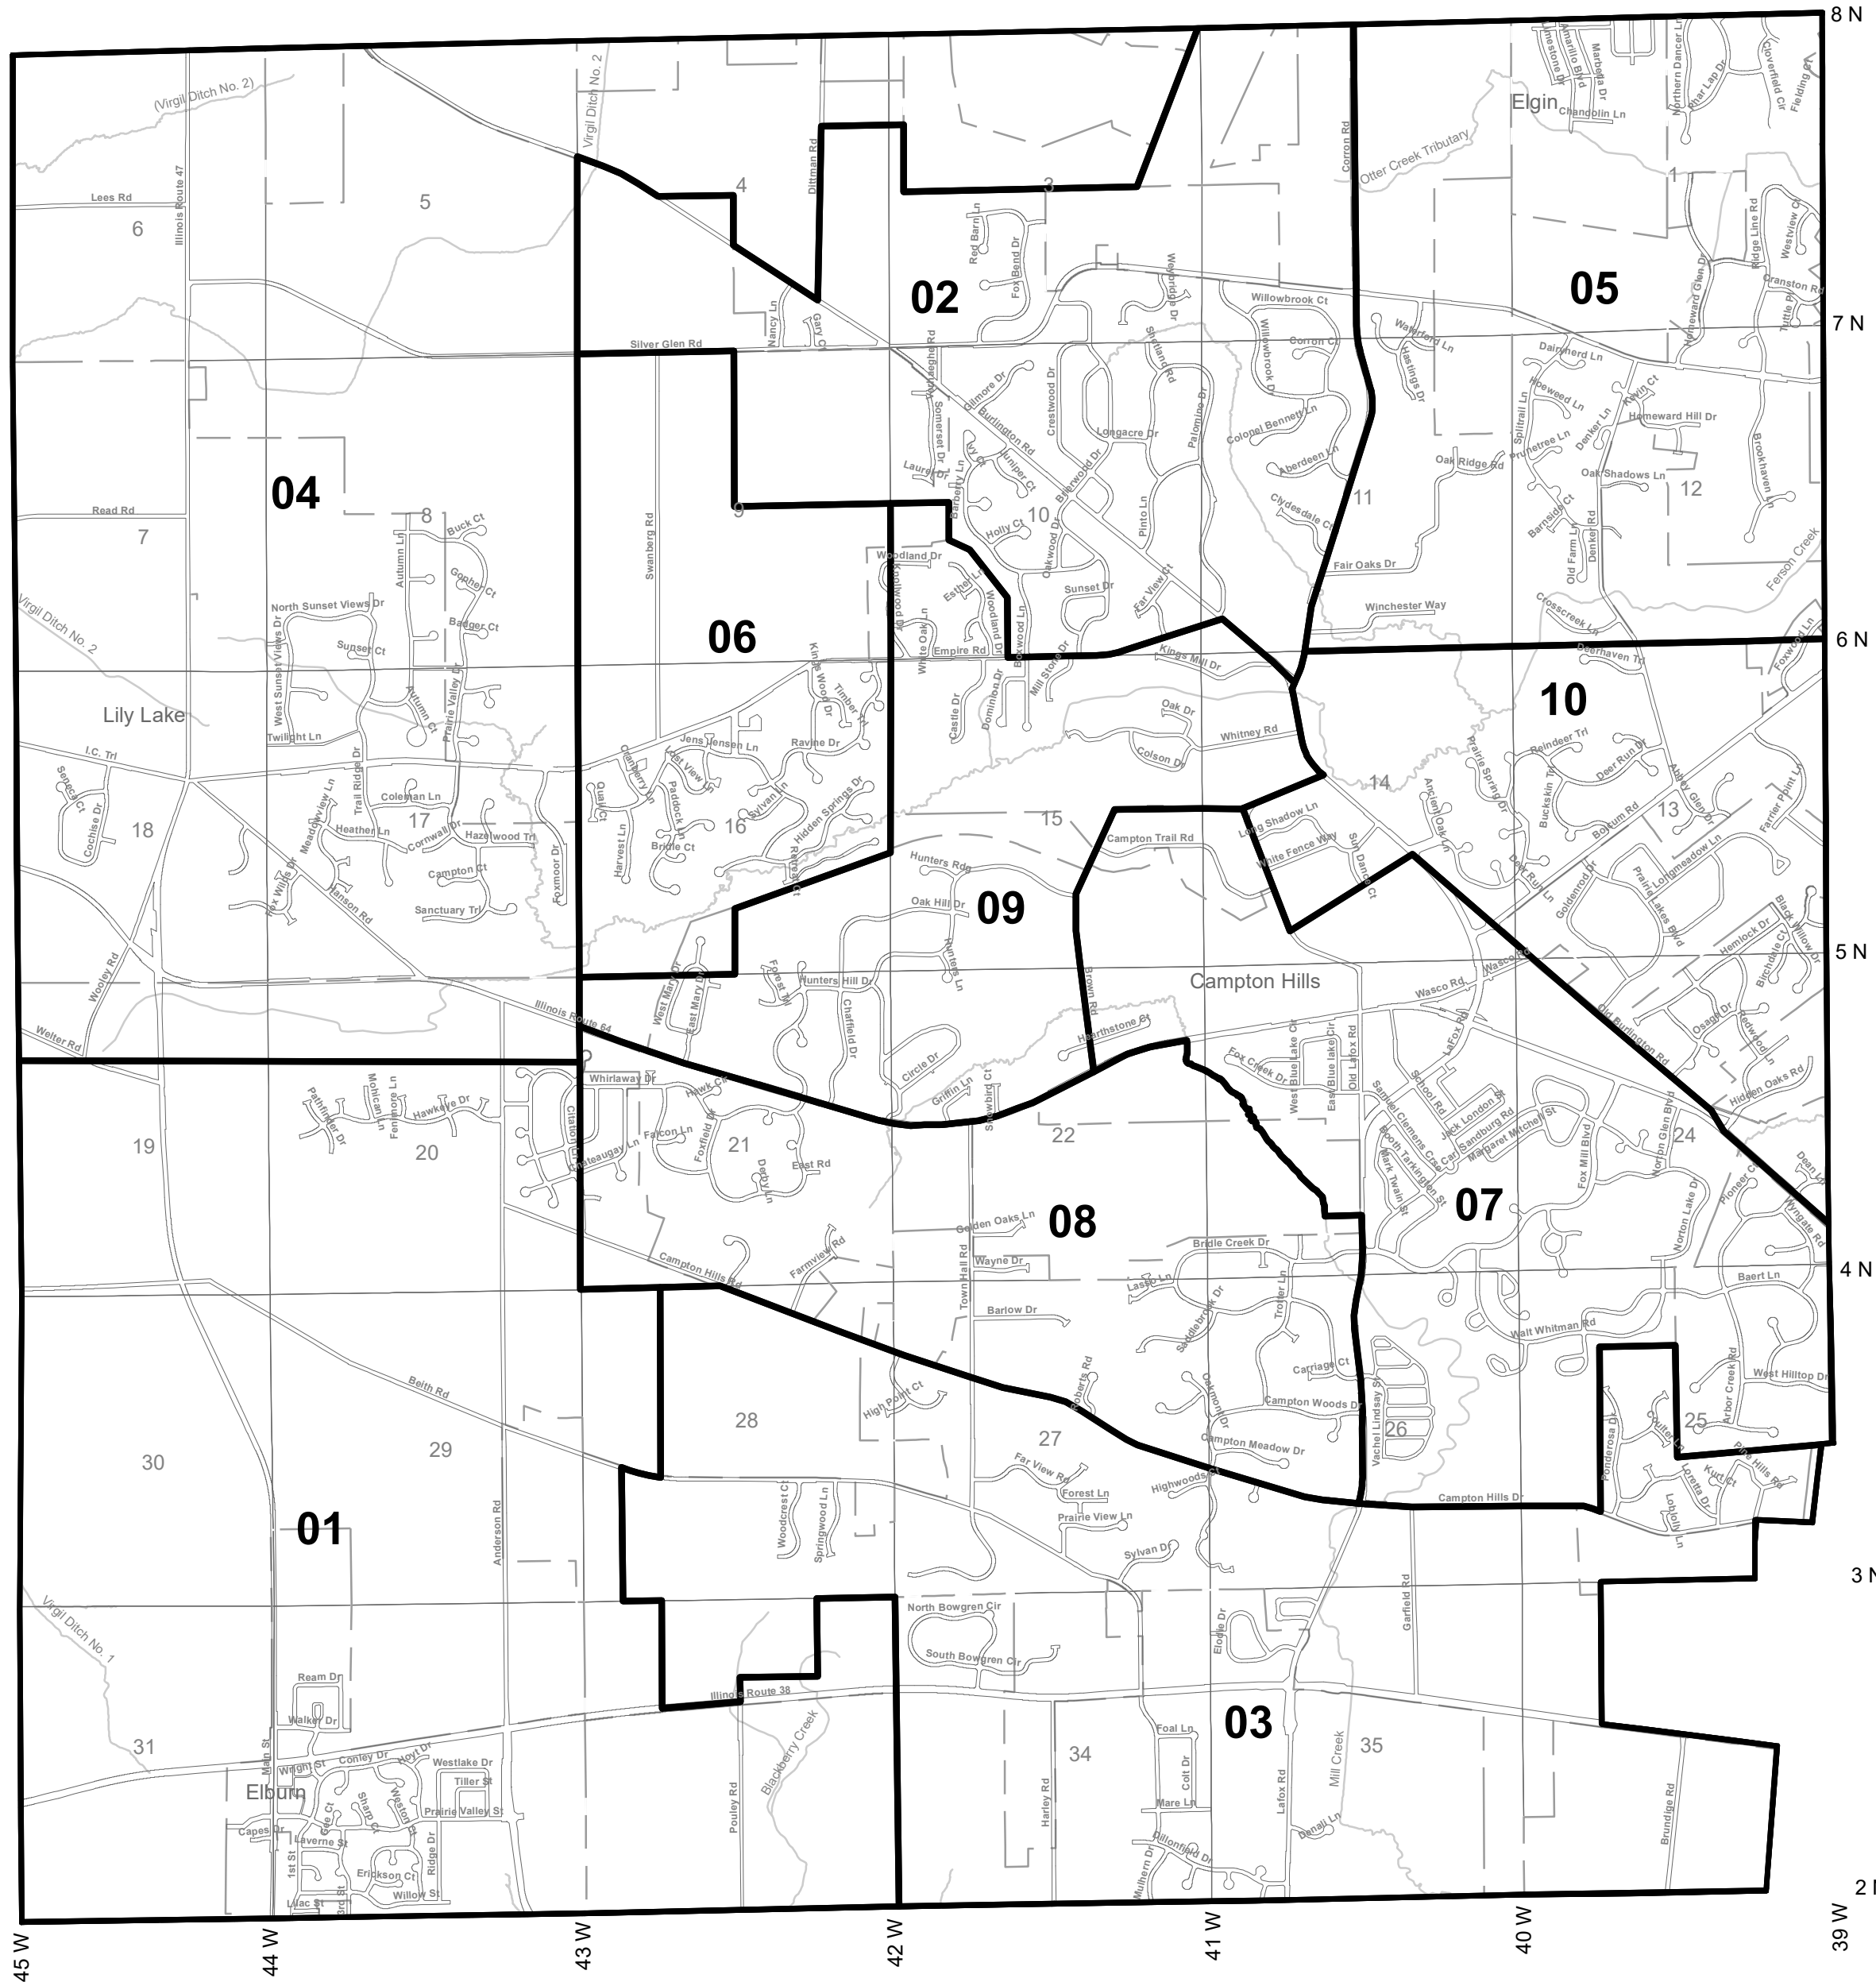

CAMPTON

W . 1/2

E . 1/2

CAMPTON

Township Precinct Map

Issued by:

John A. Cunningham

Kane County Clerk
Geneva, Illinois 60134

August 2008

 Precinct Boundary Lines

Precinct	Congress	State Senate	State Representative	County Board
Campton 1	14	25	50	18
Campton 2	14	35	70	15
Campton 3	14	25	50	15
Campton 4	14	25	50	15
Campton 4	14	35	70	15
Campton 5	14	35	70	15
Campton 6	14	35	70	15
Campton 7	14	25	50	15
Campton 7	14	35	70	15
Campton 8	14	25	50	15
Campton 9	14	25	50	15
Campton 9	14	35	70	15
Campton 10	14	35	70	15

Scale