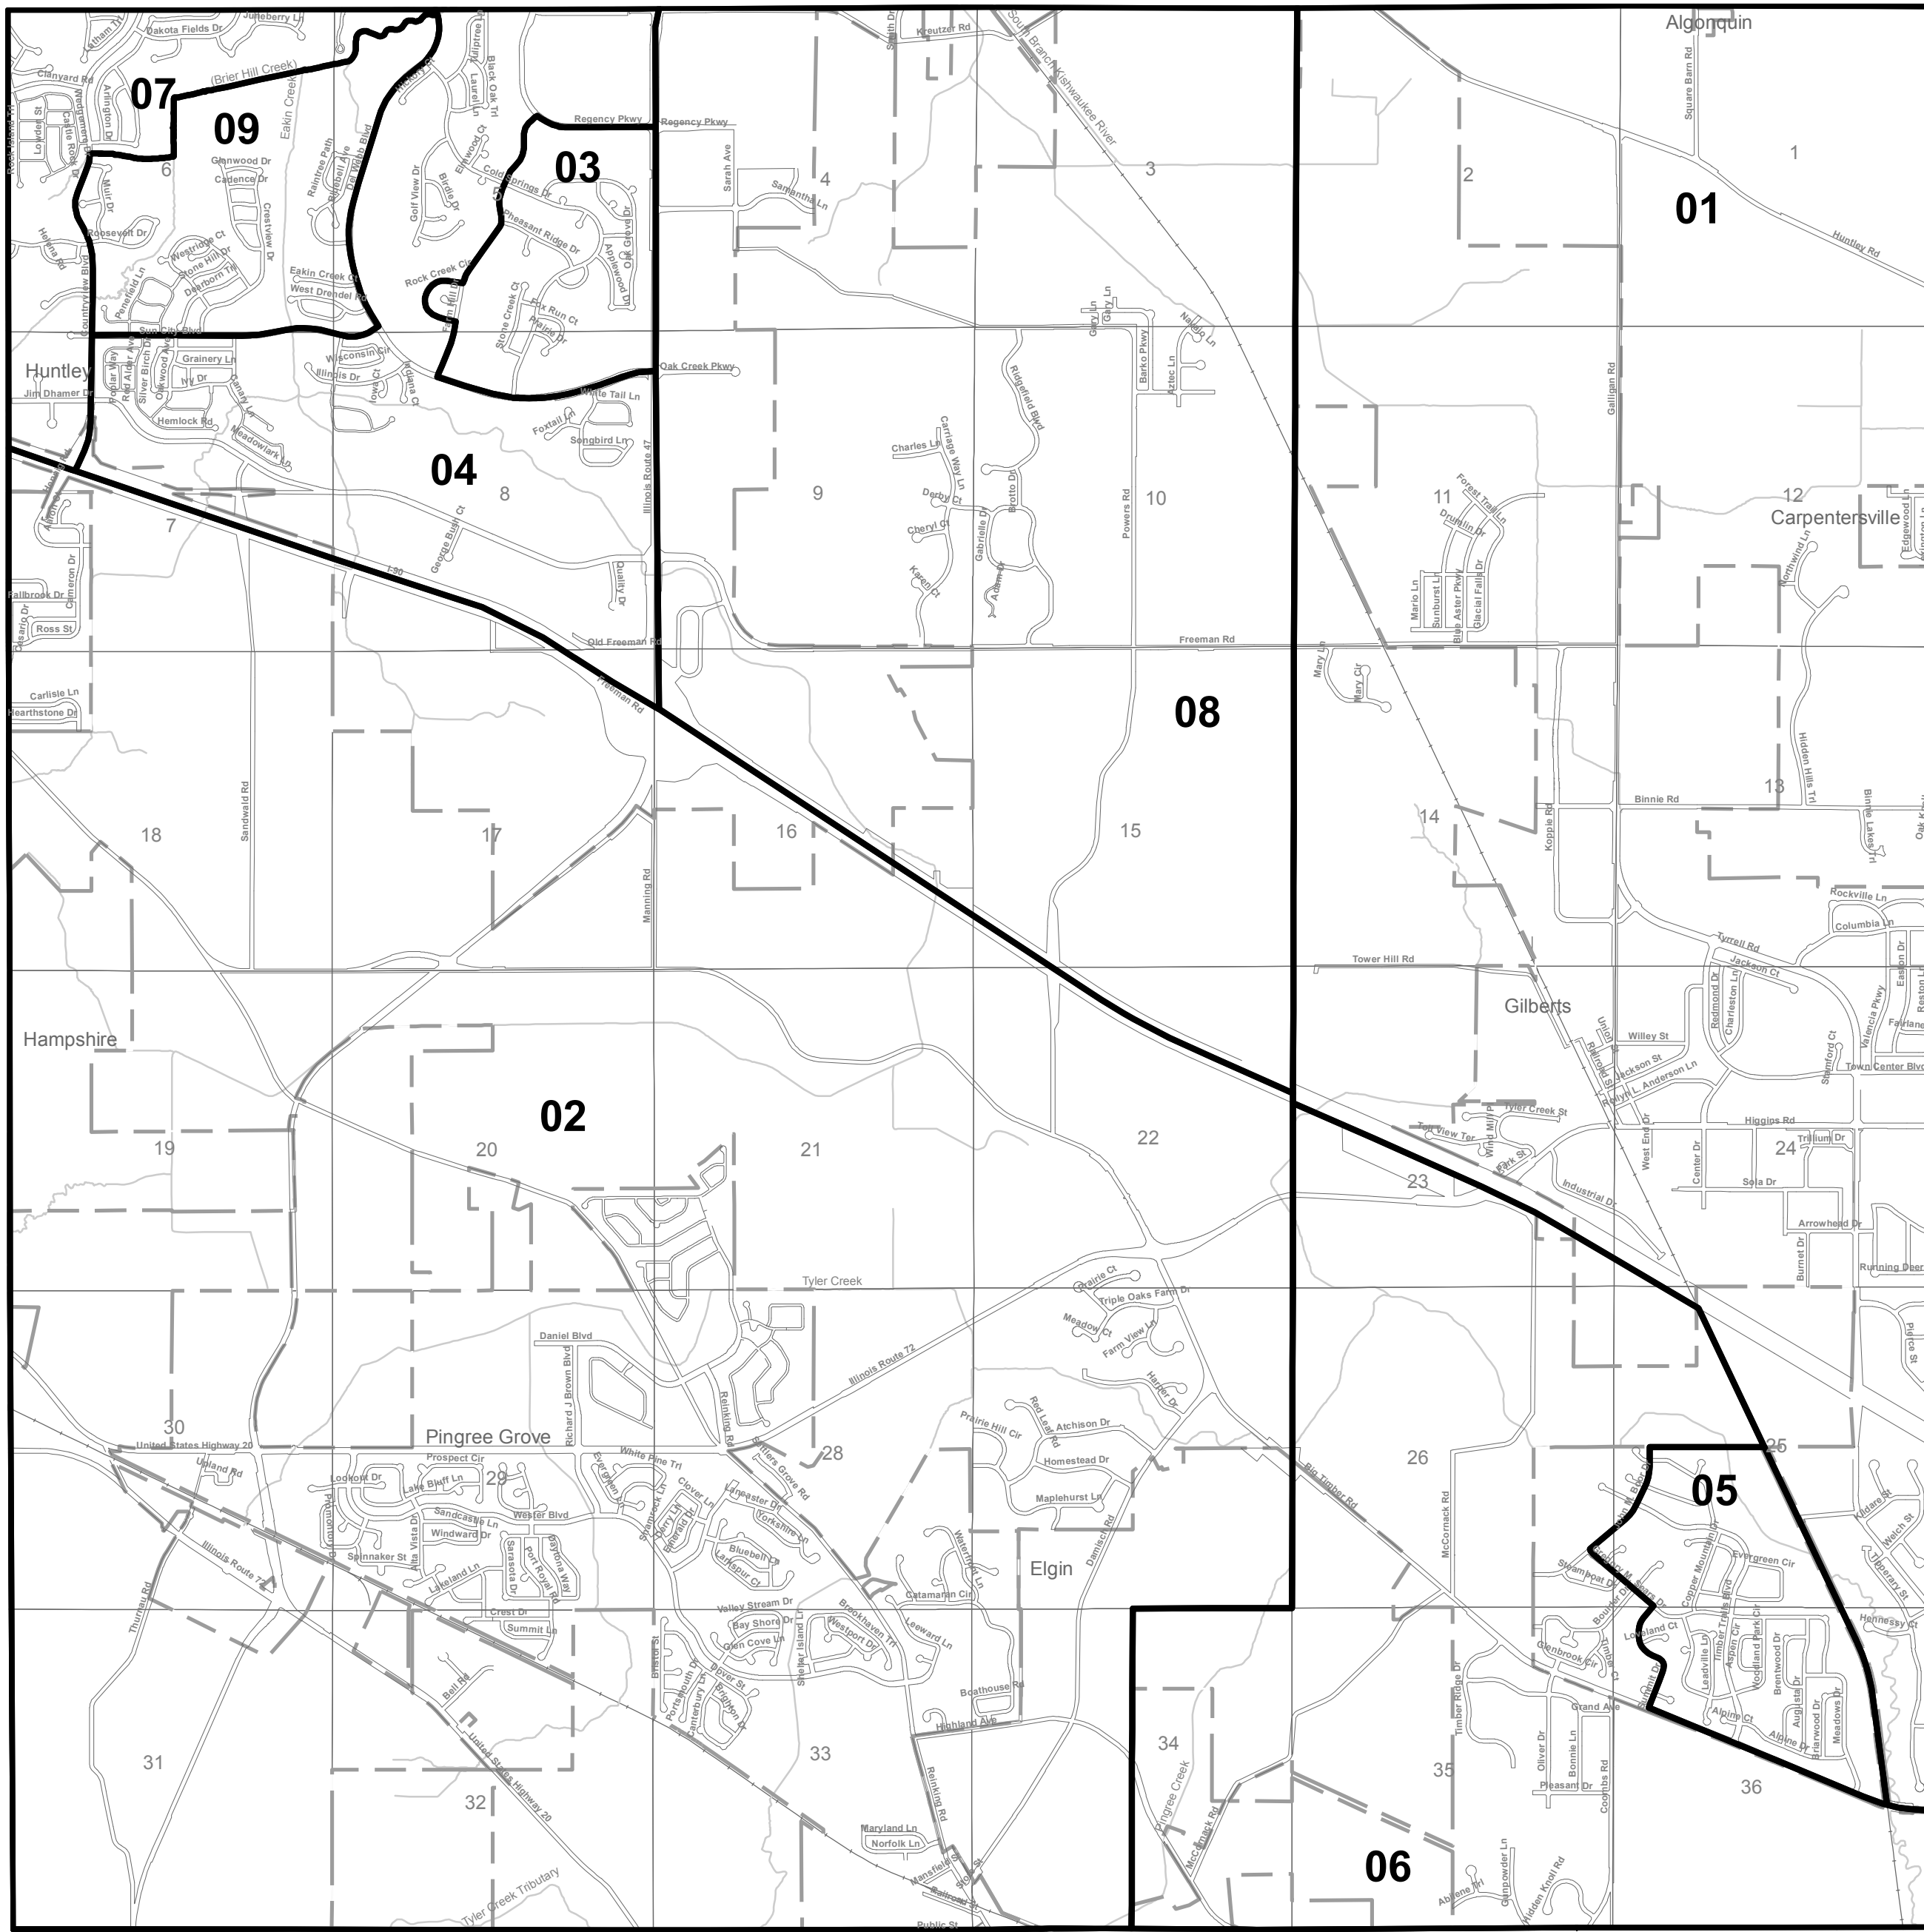

W . 1/2

RUTLAND

E . 1/2

20 N

19 N

18 N

17 N

16 N

15 N

14 N

RUTLAND

Township Precinct Map

Issued by:

John A. Cunningham

Kane County Clerk
Geneva, Illinois 60134

August 2008

Precinct Boundary Lines

Precinct	Congress	State Senate	State Representative	County Board
Rutland 1	06	33	66	09
Rutland 1	06	33	66	19
Rutland 1	06	33	66	21
Rutland 2	14	33	65	09
Rutland 3	14	33	65	09
Rutland 4	14	33	65	09
Rutland 5	06	33	65	19
Rutland 5	06	33	66	19
Rutland 6	06	33	65	19
Rutland 6	06	33	66	19
Rutland 7	14	33	65	09
Rutland 8	14	33	65	09
Rutland 9	14	33	65	09

44 W

43 W

42 W

41 W

40 W

39 W

38 W

Scale
2,500
Feet